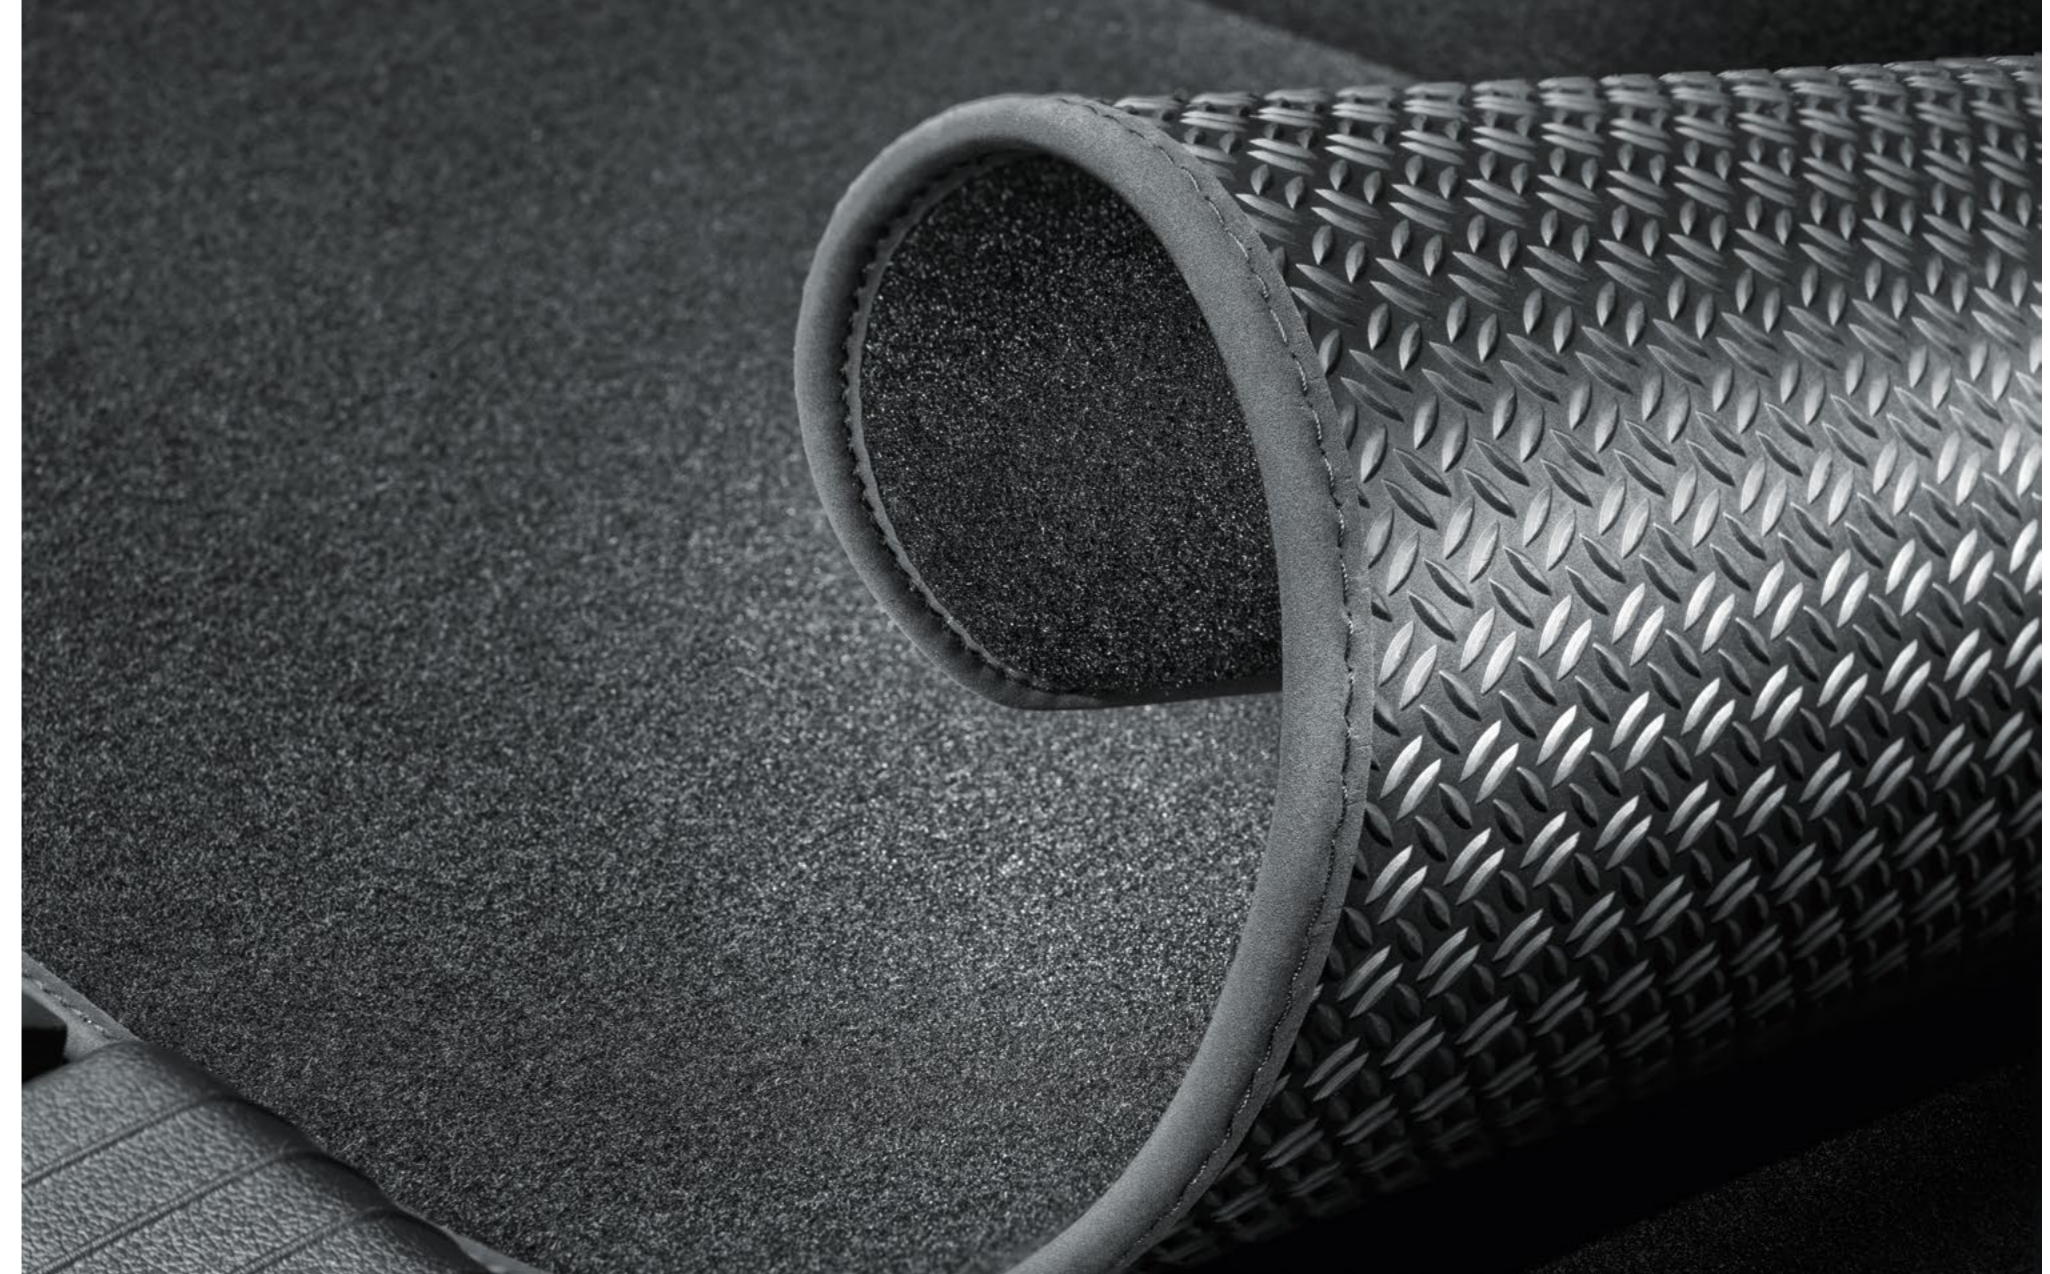

Trunk mat, reversible

This dual-function trunk mat has the soft cushioning of high-quality velour for sensitive cargo, and an anti-slip dirt-resistant surface for more rugged transportation.
K7120ADE00 (for vehicles without luggage board)
K7120ADE10 (for vehicles with luggage board)