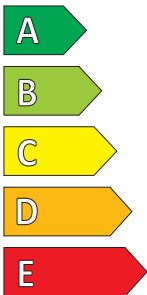

Product Information Sheet

Delegated Regulation (EU) 2020/740

Supplier name or trademark	Hankook
Commercial name or trade designation	KInERgy ECO 2
Tyre type identifier	1017555
Tyre size designation	195/65R15
Load-capacity index	91
Speed category symbol	H
Fuel efficiency class	B
Wet grip class	B
External rolling noise class	B
External rolling noise value	70 dB
Severe snow tyre	No
Ice tyre	No
Date of start of production	42/20
Date of end of production	-
Load version	SL
Additional information	

ENERG

Hankook

1017555

195/65R15 91 H

C1

B

B