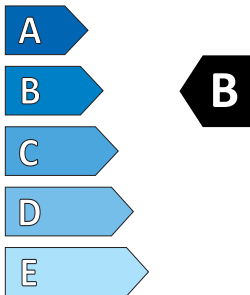

Product Information Sheet

Delegated Regulation (EU) 2020/740

Supplier name or trademark	Hankook
Commercial name or trade designation	KInERgy ECO 2
Tyre type identifier	1017555
Tyre size designation	195/65R15
Load-capacity index	91
Speed category symbol	H
Fuel efficiency class	B
Wet grip class	B
External rolling noise class	B
External rolling noise value	70 dB
Severe snow tyre	No
Ice tyre	No
Date of start of production	42/20
Date of end of production	-
Load version	SL
Additional information	

ENERG

Hankook

1017555

195/65R15 91 H

C1

B

B