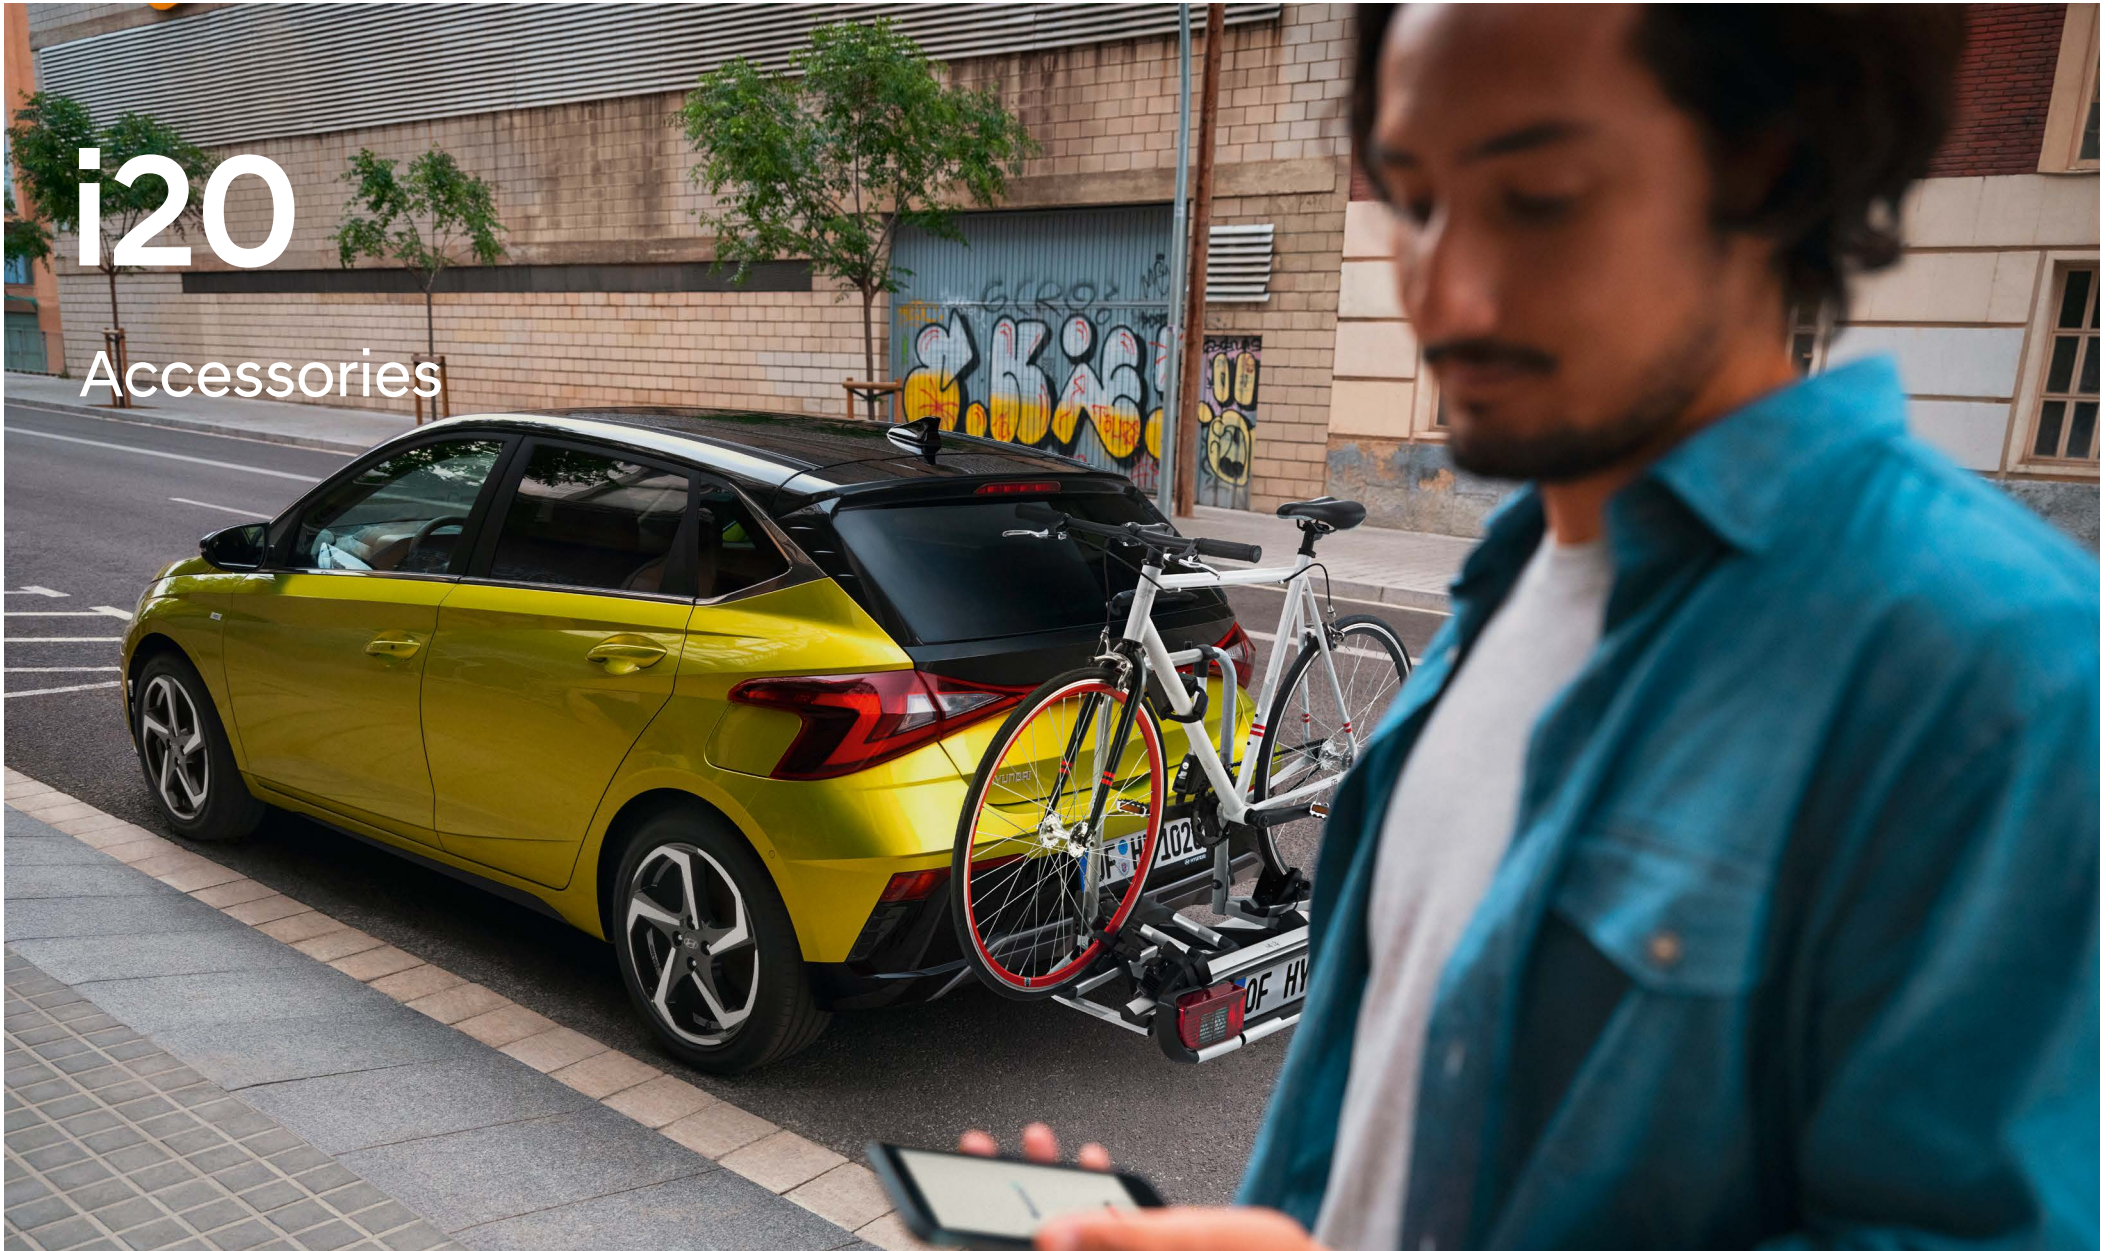

i20

Accessories

Make your i20 a part of yourself. Genuine Hyundai Accessories.

Individuality is a matter of style. Personalise your car to make it unmistakably yours with a range of highest quality extras that will both complement and compliment your ride. From body styling kits in catching colours to stylish decals to classy wheels, our genuine accessories are designed, manufactured and tested to the same high standards as the i20. And enhance the interior of your car with items that protect and increase your comfort.