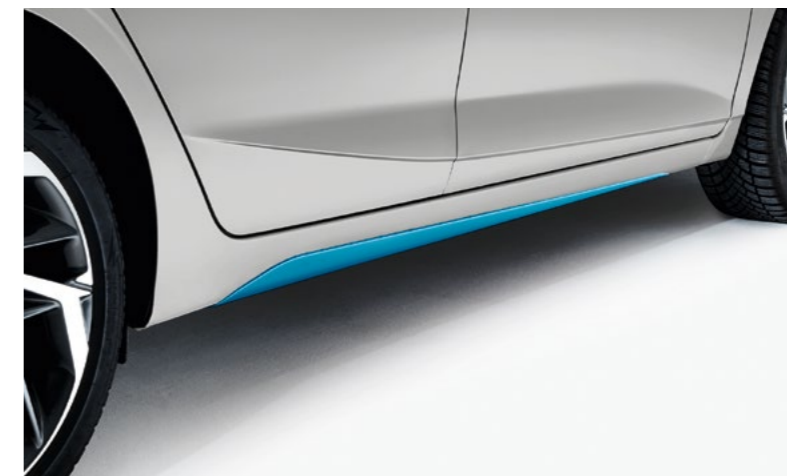

Side skirts

Combine elegance with sportiness. These aqua turquoise side skirts give an exclusive custom look to your vehicle. Q0420ADE00TRS