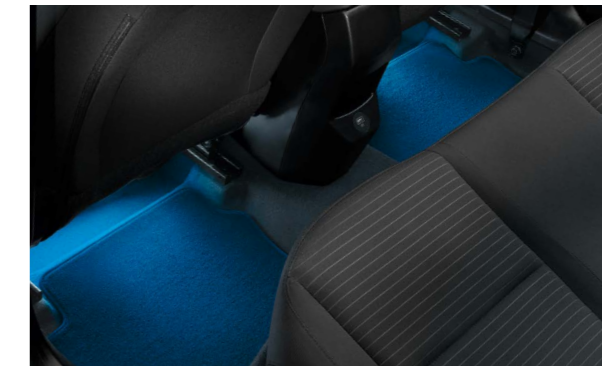

LED footwell illumination, second row, blue

LED footwell illumination

Accentuate the premium flair of your cabin with concealed illumination of the footwell. It creates a welcome glow of refined ambient light whenever the doors are opened and closed, fading out as the engine starts. Available in stylish blue and classic white. Second row can be installed only in combination with the first row.
99650ADE20W (white/first row)
99650ADE31W (white/second row)
99650ADE20 (blue/first row)
99650ADE31 (blue/second row)

(Interior images show MY21)