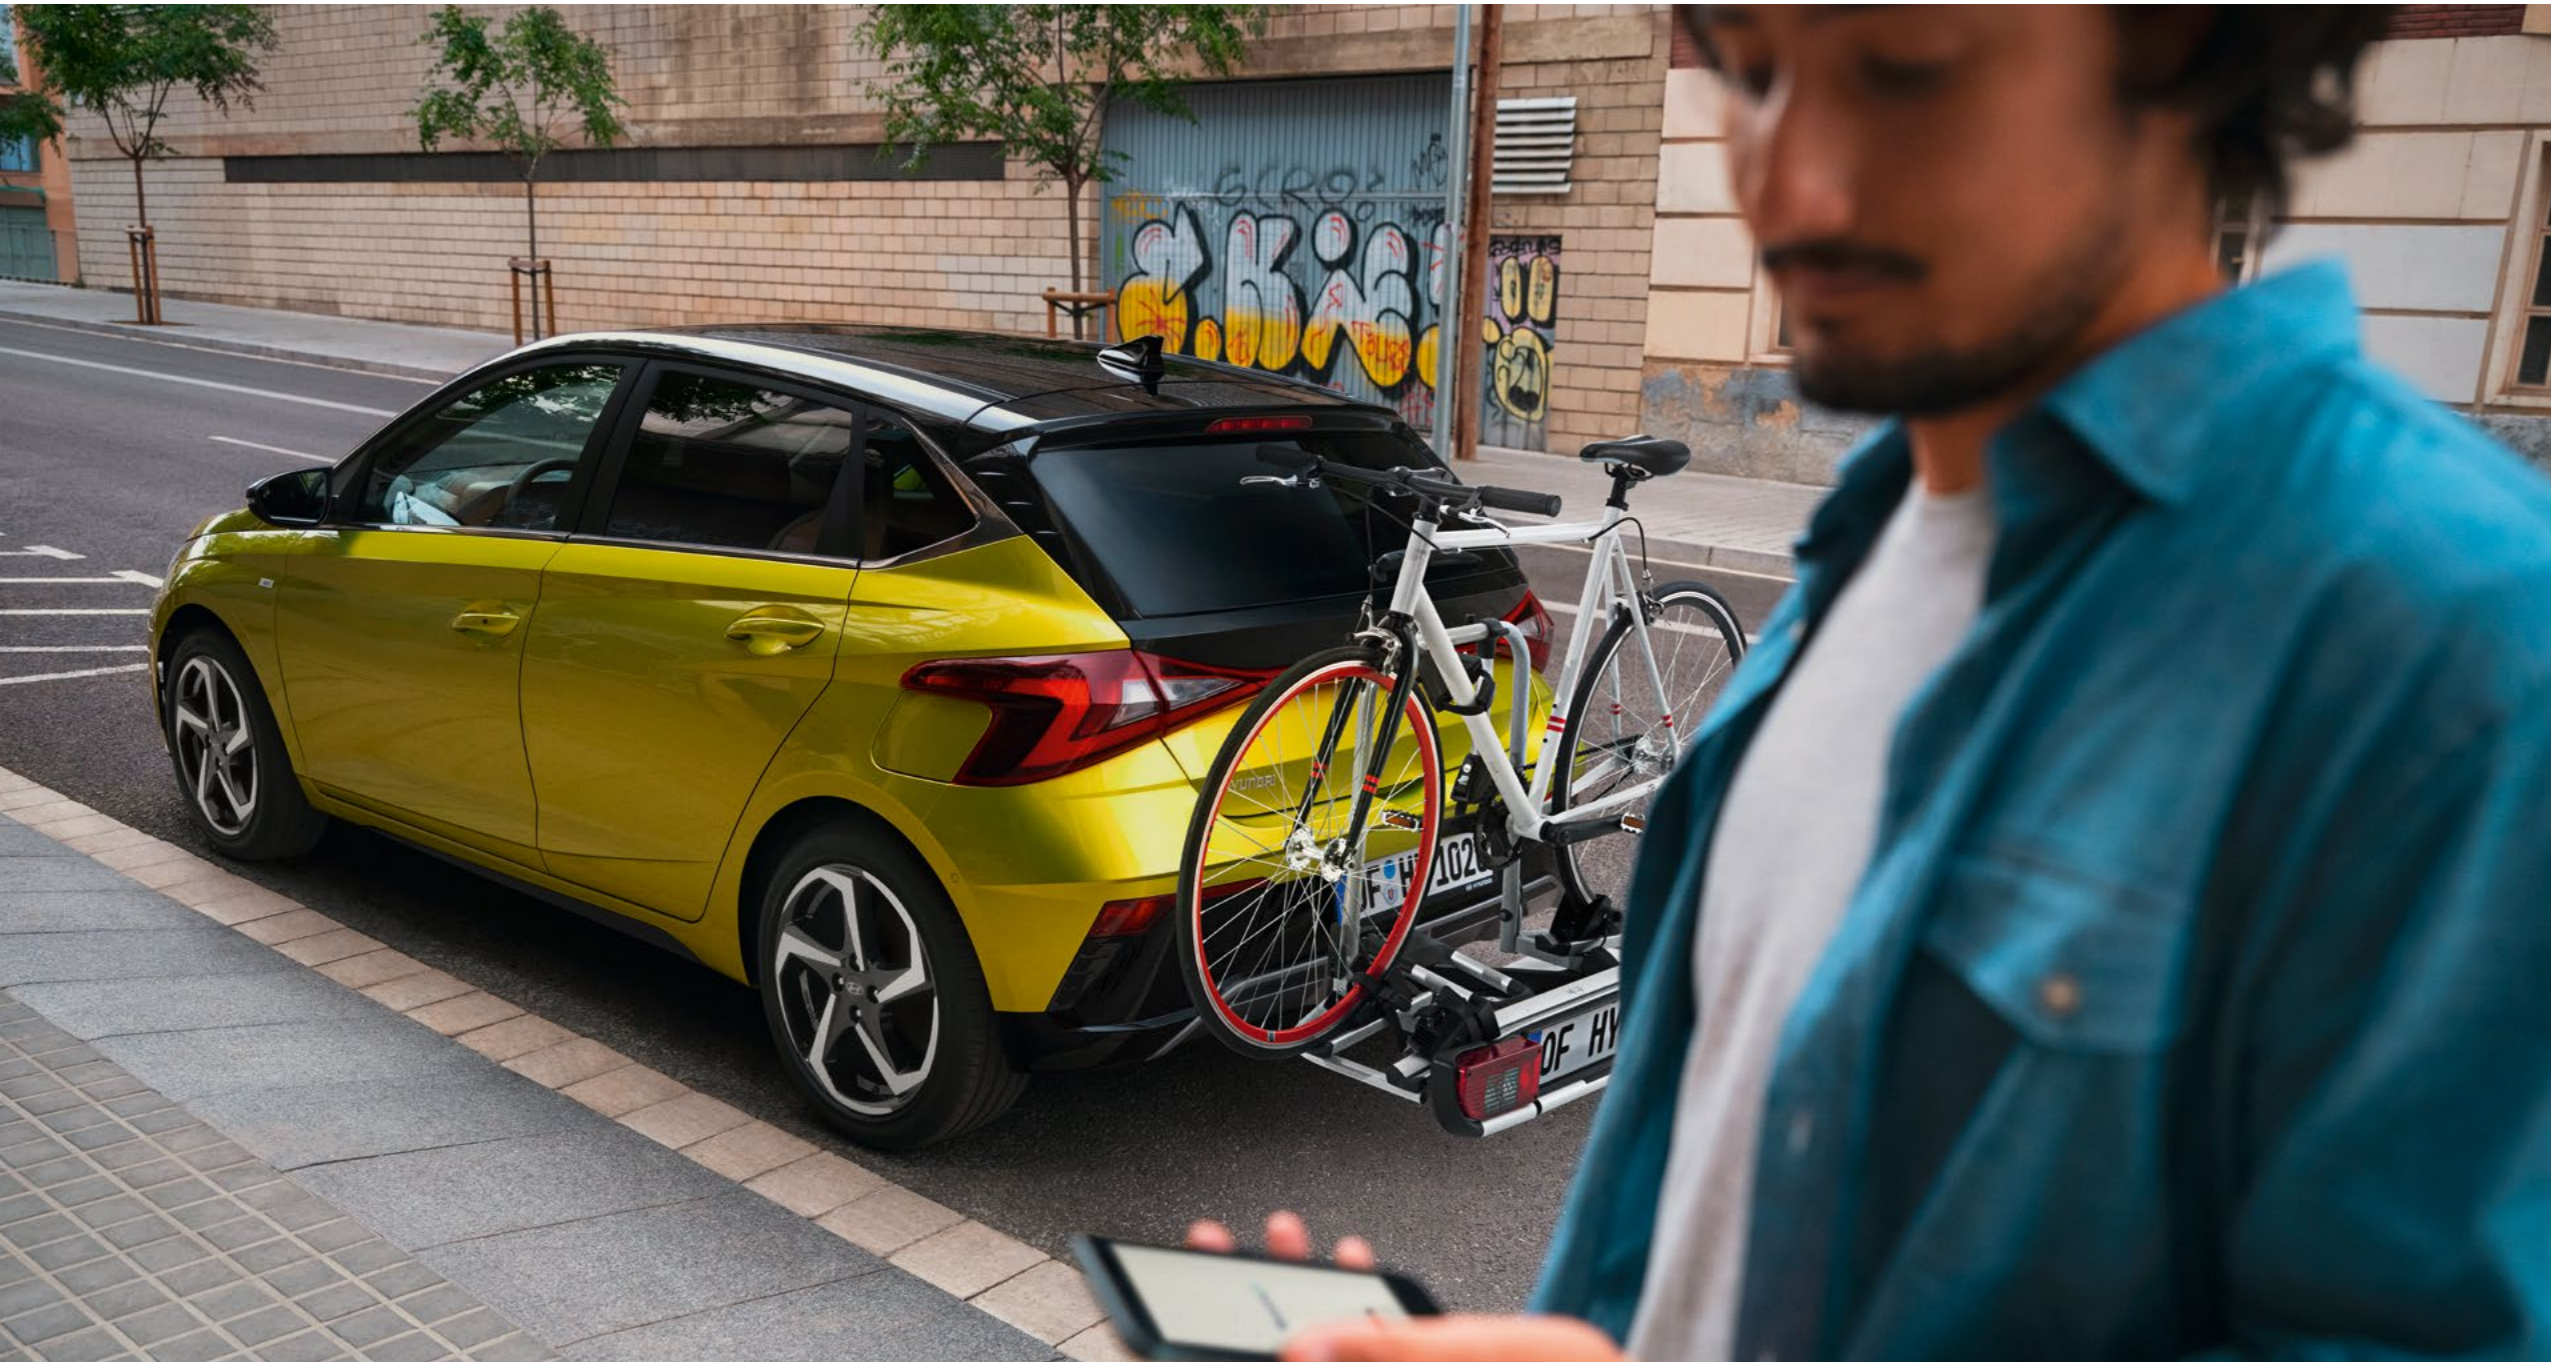

Bike carrier shown not to UK spec. Please speak to retailer regarding a suitable bike carrier.

Take whatever it takes.

Whether you're headed for a picnic, a biking trip or a caravan holiday – rely on Hyundai to provide you with custom transport solutions. The original Hyundai tow bar comes with 7- or 13-pole wiring, depending on what you're up to. 7 poles will do perfectly for the genuine bike carrier, while 13-pole wiring will enable your New i20 to tow a trailer. Enjoy!