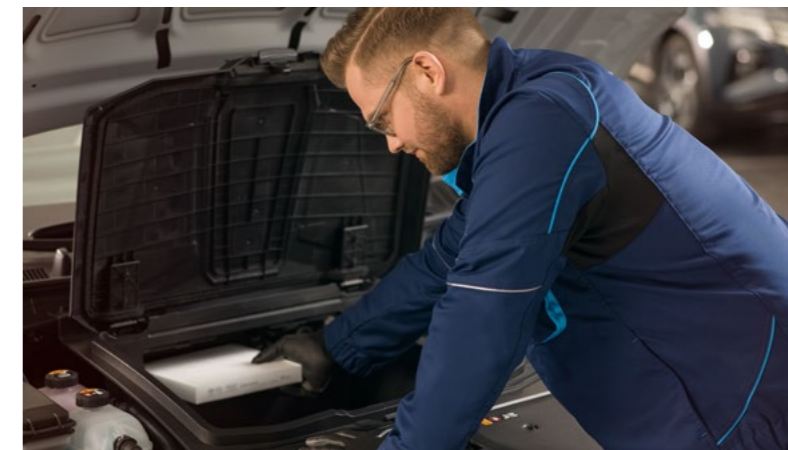

# Take care in a big way.

Your New i20 is designed and engineered to look after you in the most extreme circumstances. But there could be occasions when these extras could prove their worth.

Wiper blades