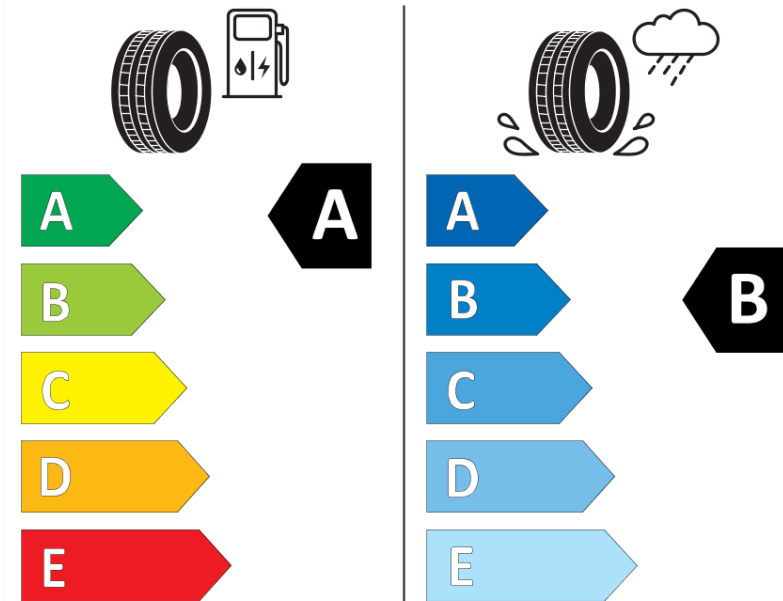

Product Information Sheet

Delegated Regulation (EU) 2020/740

Supplier name or trademark	MICHELIN
Commercial name or trade designation	PRIMACY 4 S2
Tyre type identifier	087055
Tyre size designation	215/65R17
Load-capacity index	103
Speed category symbol	V
Fuel efficiency class	A
Wet grip class	B
External rolling noise class	B
External rolling noise value	70
Severe snow tyre	No
Ice tyre	No
Date of start of production	21/18
Date of end of production	
Load version	XL
Additional information	215/65 R17 103V XL TL PRIMACY 4 S2 MI

ENERG

MICHELIN

087055

215/65R17 103 V

C1