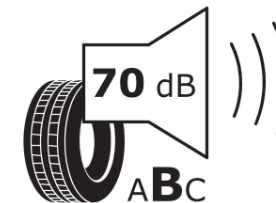

ENERG

MICHELIN

087055

215/65R17 103 V

C1