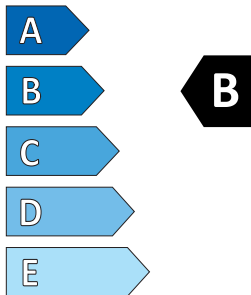

ENERG

NEXENTIRE

11966

215/55R18 95 V

C1

B

B