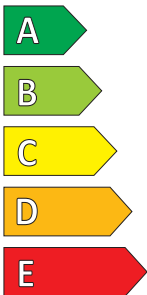

NEXENTIRE

11966

215/55R18 95 V

C1

B