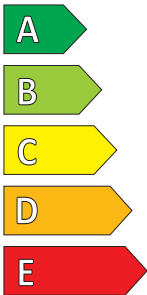

# Product Information Sheet

Delegated Regulation (EU) 2020/740

Supplier name or trademark		<b>NEXENTIRE</b>	
Commercial name or trade designation		<b>N'FERA Sport</b>	
Tyre type identifier	Tyre class	<b>11972</b>	<b>C1</b>
Tyre size designation		<b>235/45R19</b>	
Speed category symbol		<b>V 240 km/h</b>	
Load-capacity index		<b>99</b>	
Load version		<b>XL</b>	
Fuel efficiency class		<b>B</b>	
Wet grip class		<b>A</b>	
External rolling noise class	External rolling noise value	<b>B</b>	<b>72 dB</b>
Tyre for use in severe snow conditions		<b>No</b>	
Tyre for use in severe ice conditions		<b>No</b>	
Date of start of production (Week / Year)		<b>30/21</b>	
Date of end of production (Week / Year)		<b>-</b>	
Supplier's address		<b>Public contact, Lise-Meitner-S trasse 1, 65779 Kelkheim, DE</b>	
Additional information			

# ENERG

**NEXENTIRE**

11972

235/45R19 99 V XL

C1

**B**

**A**