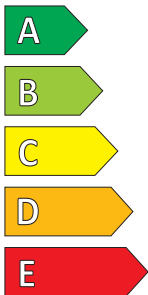

# Product Information Sheet

Delegated Regulation (EU) 2020/740

|                                      |                  |
|--------------------------------------|------------------|
| Supplier name or trademark           | <b>PIRELLI</b>   |
| Commercial name or trade designation | <b>PZERO</b>     |
| Tyre type identifier                 | <b>39862</b>     |
| Tyre size designation                | <b>235/40R19</b> |
| Load-capacity index                  | <b>96</b>        |
| Speed category symbol                | <b>Y</b>         |
| Fuel efficiency class                | <b>D</b>         |
| Wet grip class                       | <b>A</b>         |
| External rolling noise class         | <b>B</b>         |
| External rolling noise value         | <b>71 dB</b>     |
| Severe snow tyre                     | <b>No</b>        |
| Ice tyre                             | <b>No</b>        |
| Date of start of production          | <b>28/20</b>     |
| Date of end of production            | <b>-</b>         |
| Load version                         | <b>XL</b>        |
| Additional information               |                  |

# ENERG

**PIRELLI**

39862

235/40R19 96 Y XL

C1

**D**

**A**