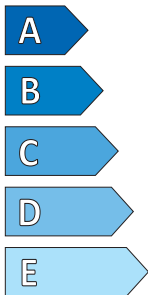

# Product Information Sheet

Delegated Regulation (EU) 2020/740

|                                      |                  |
|--------------------------------------|------------------|
| Supplier name or trademark           | <b>PIRELLI</b>   |
| Commercial name or trade designation | <b>PZERO</b>     |
| Tyre type identifier                 | <b>39862</b>     |
| Tyre size designation                | <b>235/40R19</b> |
| Load-capacity index                  | <b>96</b>        |
| Speed category symbol                | <b>Y</b>         |
| Fuel efficiency class                | <b>D</b>         |
| Wet grip class                       | <b>A</b>         |
| External rolling noise class         | <b>B</b>         |
| External rolling noise value         | <b>71 dB</b>     |
| Severe snow tyre                     | <b>No</b>        |
| Ice tyre                             | <b>No</b>        |
| Date of start of production          | <b>28/20</b>     |
| Date of end of production            | <b>-</b>         |
| Load version                         | <b>XL</b>        |
| Additional information               |                  |

# ENERG

**PIRELLI**

39862

235/40R19 96 Y XL

C1

**D**

**A**