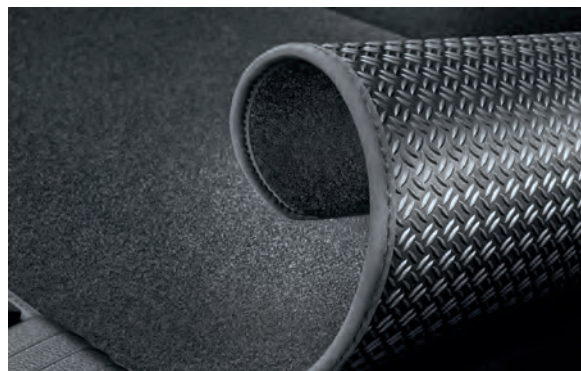

Trunk mat, reversible, BE120ADE00