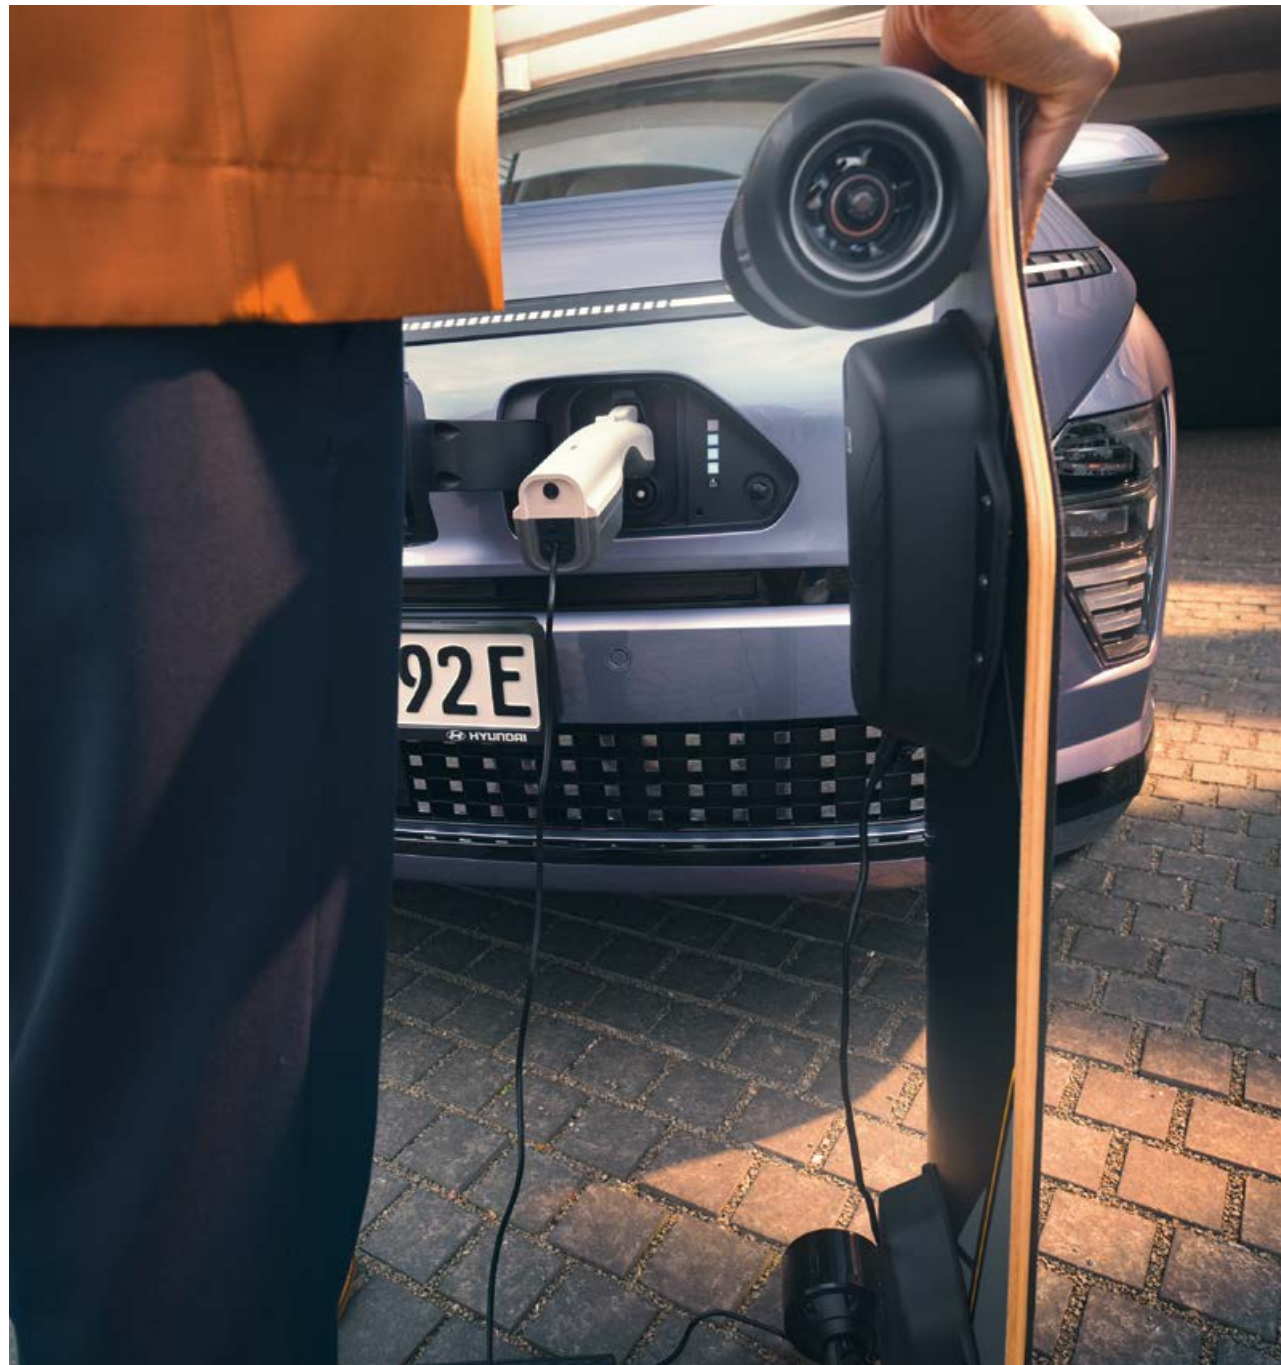

GIH68AK0U0 (only for outlet type E, F, L & J)

GIH68AK0E0 (only for UK/ outlet type G)

GIH68AK0D0 (only for Denmark/ outlet type K)

Charging cable, Type 2, Mode 3, 3-phase, 32A, 5m, 99632ADE003A

Mobility dock, 99632ADE003A