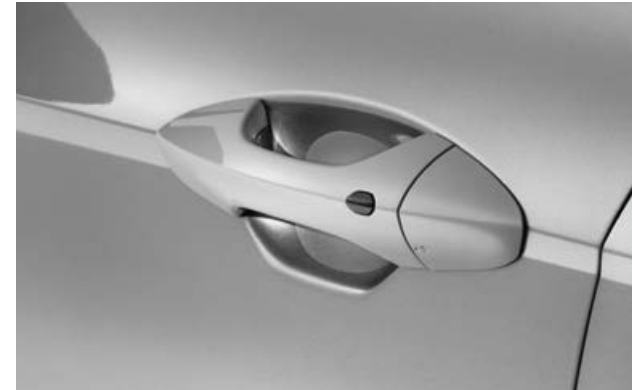

Door handle recess protection foils, 99272ADE00

Textile floor mats, velour

Introduce a good-looking yet hard-wearing floor covering to your vehicle in high-quality velour. The tailor-made mats feature the Hyundai logo in the front row and are held in place with fixing points and anti-slip backing. Please check the table at the end for the complete overview of all part numbers.
HF143ADE00

Trunk sill trim line

Exclusive styling: these colour shields are ideal for adding a refined horizontal detail to the inner sill of your car's load area.
BE275ADE00BL

Trunk mat, reversible

Enjoy double the protection with two flippable surfaces – high-quality velour on one side, and a resilient dirt-resistant finish on the other – to suit the whole range of different transport tasks life brings with it.
BE120ADE00

Door sill protection foils, transparent

Effective and simple protection where it's most needed: this discreet transparent foil shields your door sill from scrapes and scuffs.
99451ADE00TR

Door sill protection foils, black

Durable black foil that protect and preserve paintwork from everyday wear and tear.
99451ADE00BL

Door handle recess protection foils

High-contact zone: door handle recesses are particularly prone to potential wear over time. These foils counter this issue, keeping your paintwork here looking like new and free of any fingernail or key scratches.
99272ADE00