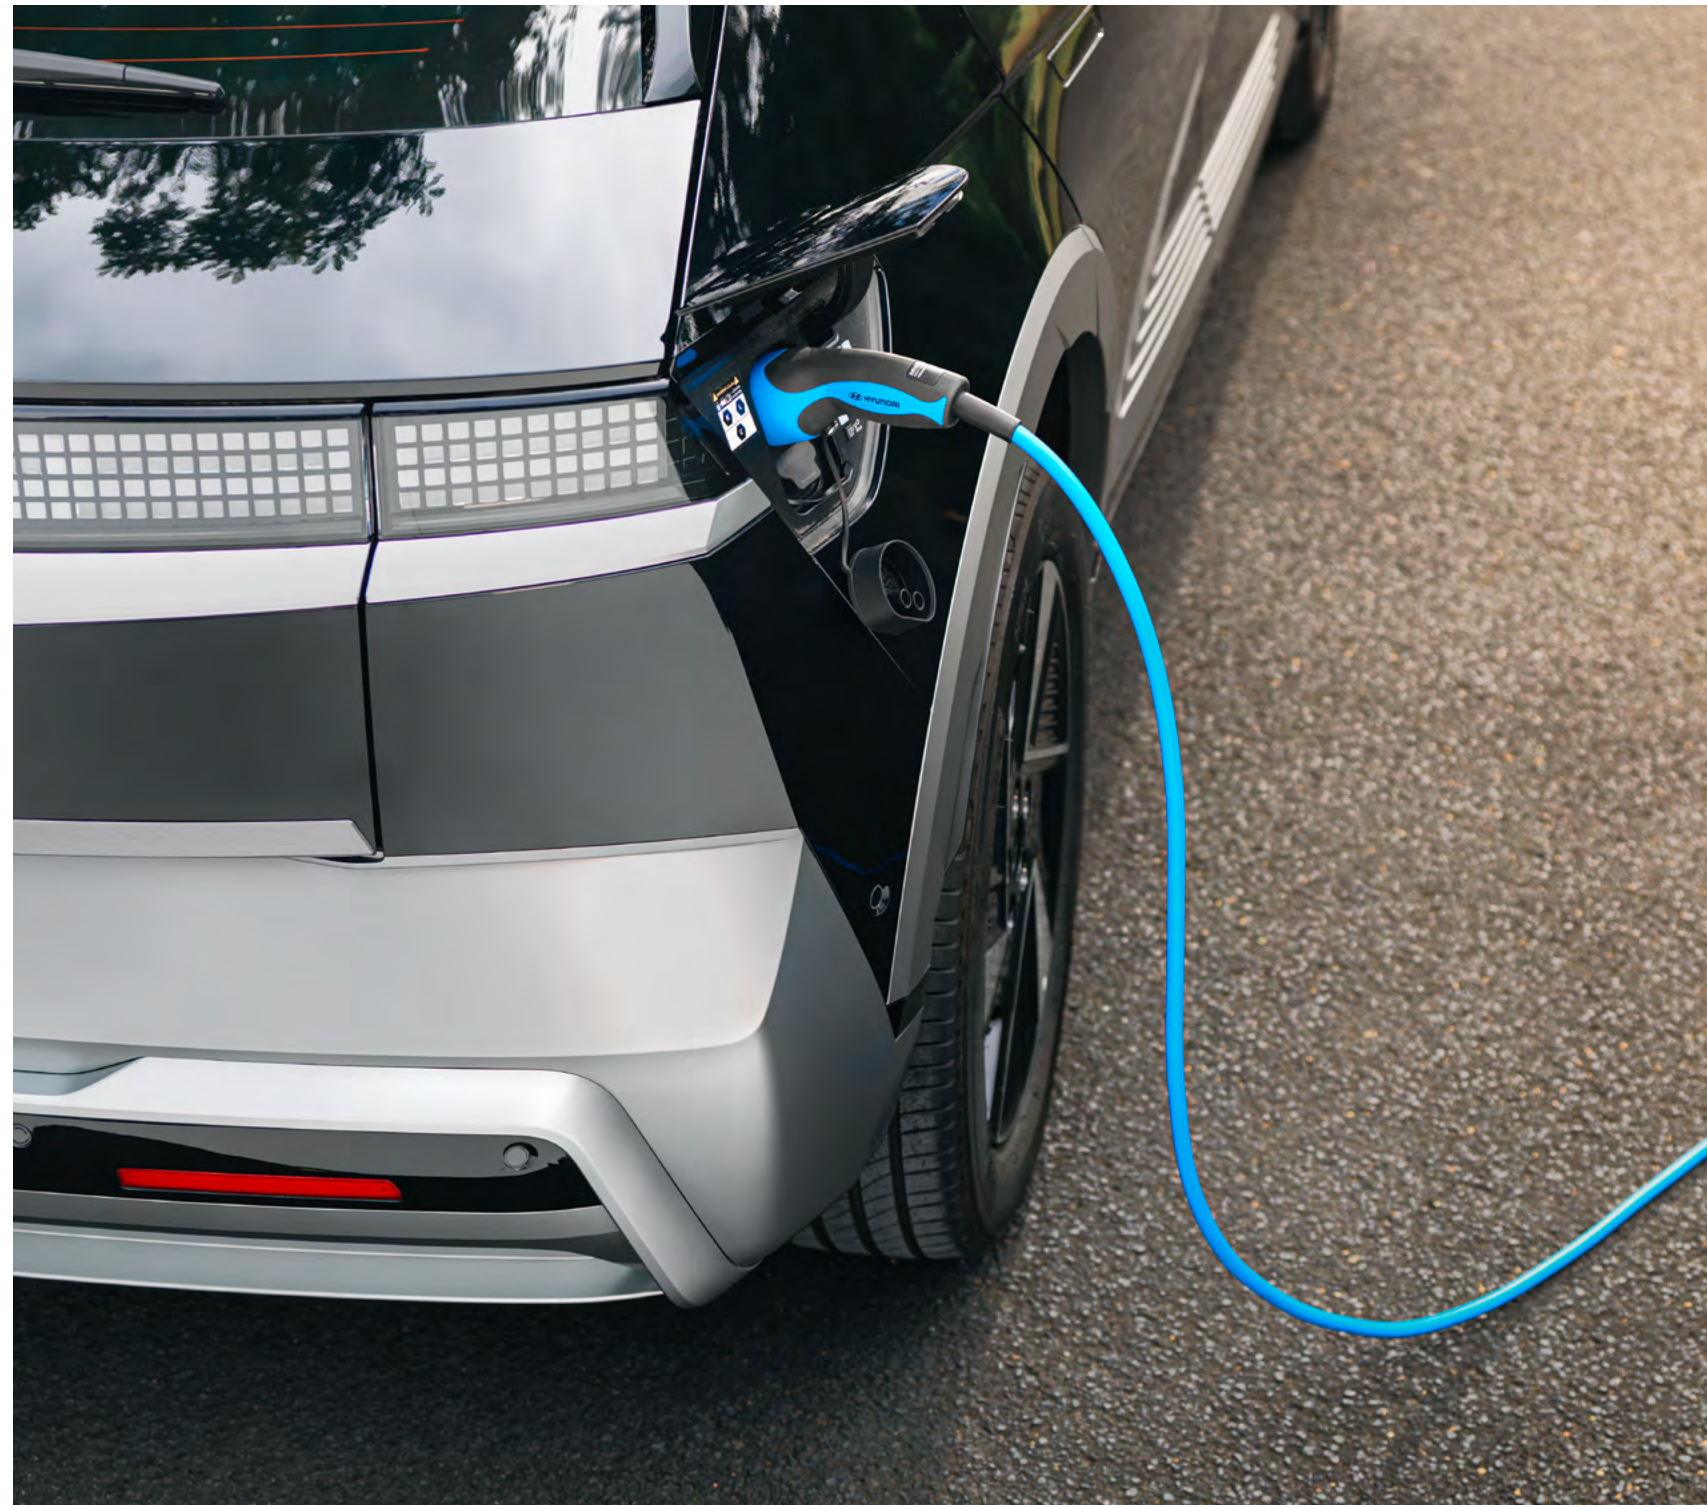

Charging cable, Mode 3

Fast charging (AC) your new IONIQ 5 could not be easier and faster. The charging cable, Mode 3 is equipped with Type 2 plugs at both ends and can be used for the day-to-day charging at public and domestic charging points that provide Type 2 sockets. High-grade materials make this charging cable extremely resistant to severe twisting or bending and extensive weatherproofing excludes the possibility of corrosion. Secure automatic locking to both the car and the charging point is provided by the Type 2 plugs. 99632ADE003A (Type 2, Mode 3, 3-phase, 5 m)