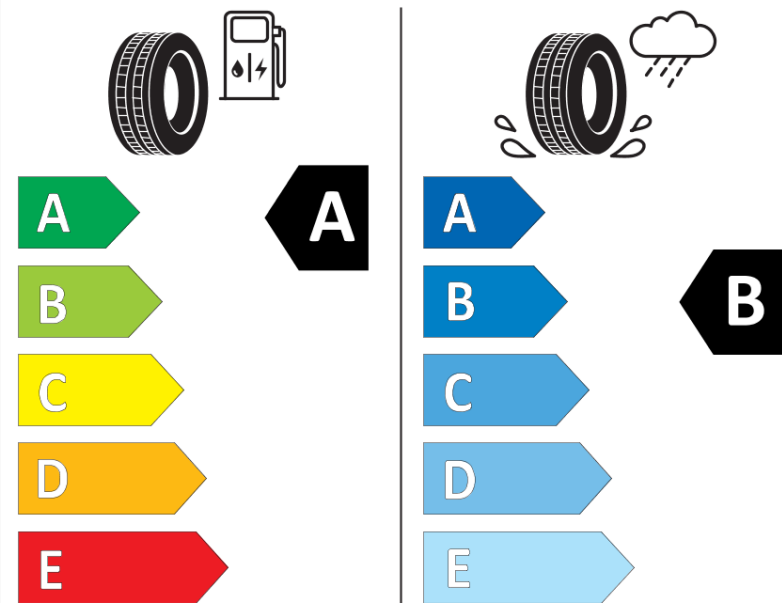

Product Information Sheet

Delegated Regulation (EU) 2020/740

Supplier name or trademark	MICHELIN
Commercial name or trade designation	PRIMACY 4 A GOE
Tyre type identifier	669466
Tyre size designation	235/55R19
Load-capacity index	105
Speed category symbol	W
Fuel efficiency class	A
Wet grip class	B
External rolling noise class	B
External rolling noise value	70
Severe snow tyre	No
Ice tyre	No
Date of start of production	27/20
Date of end of production	
Load version	XL
Additional information	235/55 R19 105W XL TL PRIMACY 4 SUV ACOUSTIC GOE MI

ENERG

MICHELIN

669466

235/55R19 105 W

C1

2020/740