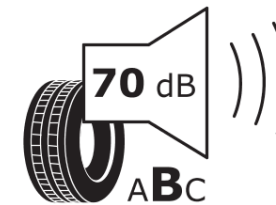

ENERG

MICHELIN

669466

235/55R19 105 W

C1