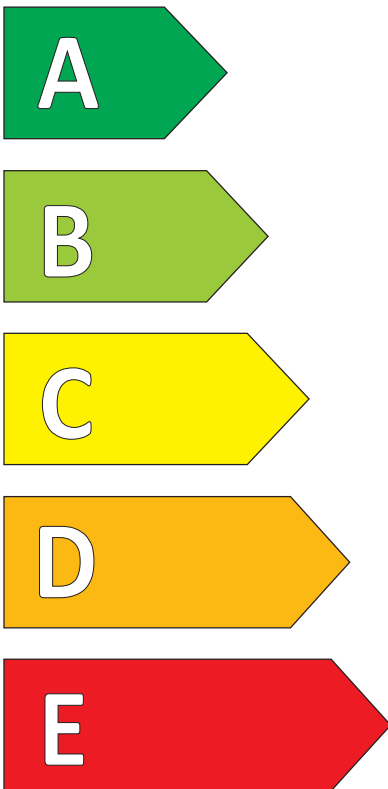

ENERG

PIRELLI

37804

215/40R18 89 Y XL

C1

Product Information Sheet

Delegated Regulation (EU) 2020/740

Supplier name or trademark	PIRELLI
Commercial name or trade designation	PZERO
Tyre type identifier	37804
Tyre size designation	215/40R18
Load-capacity index	89
Speed category symbol	Y
Fuel efficiency class	D
Wet grip class	A
External rolling noise class	A
External rolling noise value	68 dB
Severe snow tyre	No
Ice tyre	No
Date of start of production	13/20
Date of end of production	-
Load version	XL
Additional information	