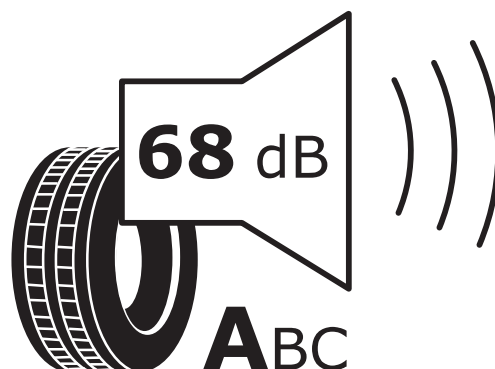

ENERG

PIRELLI

37804

215/40R18 89 Y XL

C1

Product Information Sheet

Delegated Regulation (EU) 2020/740

Supplier name or trademark	PIRELLI
Commercial name or trade designation	PZERO
Tyre type identifier	37804
Tyre size designation	215/40R18
Load-capacity index	89
Speed category symbol	Y
Fuel efficiency class	D
Wet grip class	A
External rolling noise class	A
External rolling noise value	68 dB
Severe snow tyre	No
Ice tyre	No
Date of start of production	13/20
Date of end of production	-
Load version	XL
Additional information	