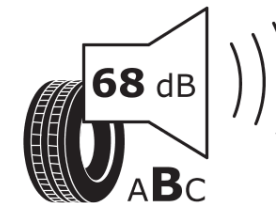

ENERG

MICHELIN

279492

185/65R15 88 H

C1