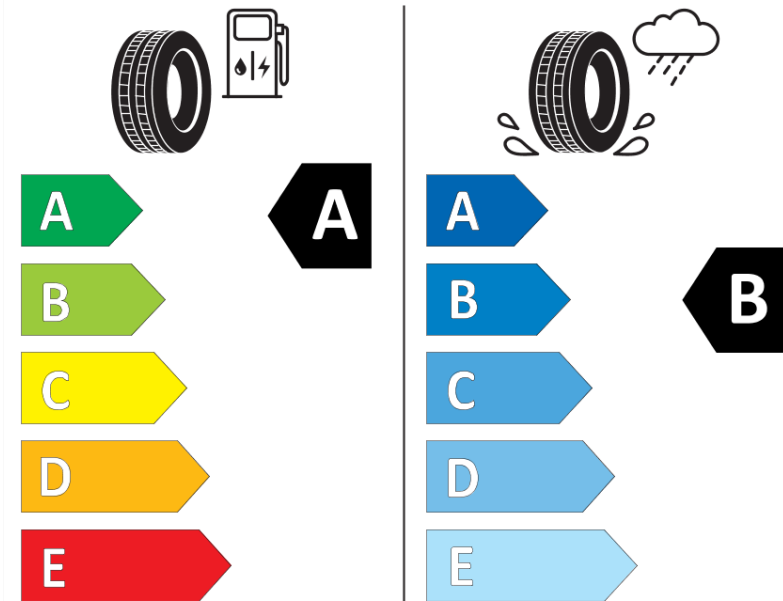

Product Information Sheet

Delegated Regulation (EU) 2020/740

Supplier name or trademark	MICHELIN
Commercial name or trade designation	PRIMACY 4 E
Tyre type identifier	279492
Tyre size designation	185/65R15
Load-capacity index	88
Speed category symbol	H
Fuel efficiency class	A
Wet grip class	B
External rolling noise class	B
External rolling noise value	68
Severe snow tyre	No
Ice tyre	No
Date of start of production	09/18
Date of end of production	
Load version	SL
Additional information	185/65 R15 88H TL PRIMACY 4 E MI

ENERG

MICHELIN

279492

185/65R15 88 H

C1