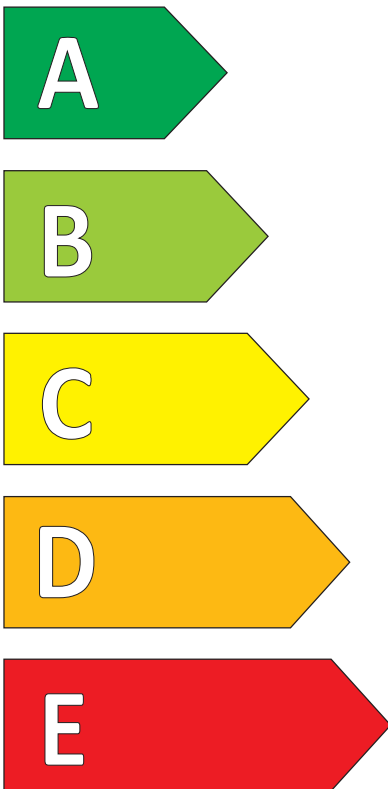

Product Information Sheet

Delegated Regulation (EU) 2020/740

Supplier name or trademark	Hankook
Commercial name or trade designation	KInERGY ECO²
Tyre type identifier	1024185
Tyre size designation	195/55R16
Load-capacity index	87
Speed category symbol	H
Fuel efficiency class	B
Wet grip class	B
External rolling noise class	B
External rolling noise value	70 dB
Severe snow tyre	No
Ice tyre	No
Date of start of production	47/20
Date of end of production	-
Load version	SL
Additional information	

ENERG

Hankook

1024185

195/55R16 87 H

C1

B

B