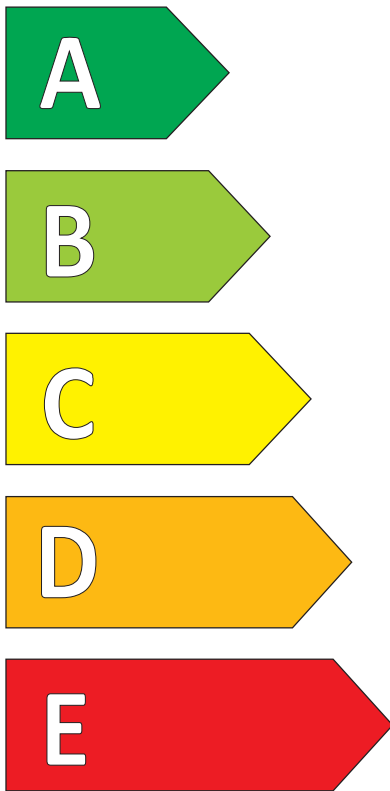

Product Information Sheet

Delegated Regulation (EU) 2020/740

Supplier name or trademark	Hankook
Commercial name or trade designation	KInERGY ECO²
Tyre type identifier	1024183
Tyre size designation	185/65R15
Load-capacity index	88
Speed category symbol	H
Fuel efficiency class	B
Wet grip class	B
External rolling noise class	B
External rolling noise value	69 dB
Severe snow tyre	No
Ice tyre	No
Date of start of production	47/20
Date of end of production	-
Load version	SL
Additional information	

ENERG

Hankook

1024183

185/65R15 88 H

C1

B

B