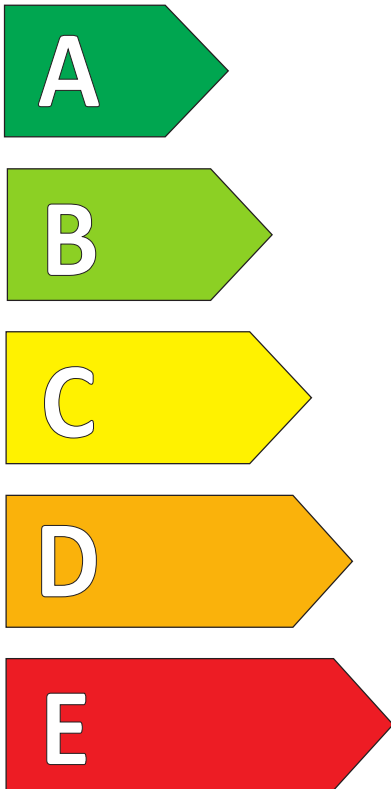

Product Information Sheet

Delegated Regulation (EU) 2020/740

Supplier name or trademark	KUMHO KH27
Commercial name or trade designation	KH27
Tyre type identifier	2245233
Tyre size designation	185/55R15
Load-capacity index	86
Speed category symbol	H
Fuel efficiency class	B
Wet grip class	B
External rolling noise class	B
External rolling noise value	71 dB
Severe snow tyre	No
Ice tyre	No
Date of start of production	05/21
Date of end of production	05/24
Load version	XL
Additional information	

ENERG

KUMHO KH27

2245233

185/55R15 86 H

C1

B

B