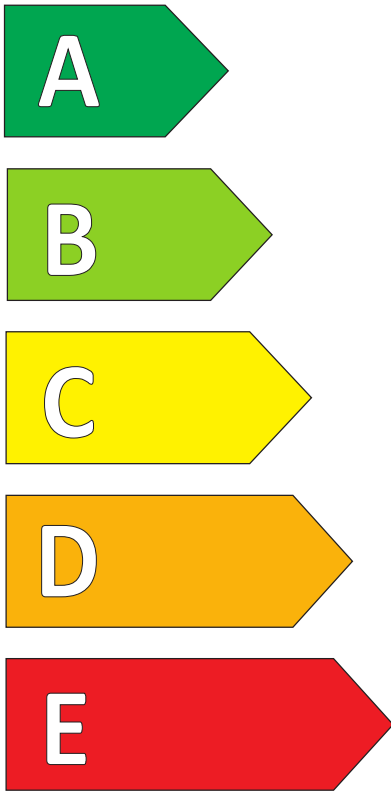

# Product Information Sheet

Delegated Regulation (EU) 2020/740

Supplier name or trademark	<b>KUMHO KH27</b>
Commercial name or trade designation	<b>KH27</b>
Tyre type identifier	<b>2245223</b>
Tyre size designation	<b>175/65R14</b>
Load-capacity index	<b>86</b>
Speed category symbol	<b>T</b>
Fuel efficiency class	<b>B</b>
Wet grip class	<b>B</b>
External rolling noise class	<b>B</b>
External rolling noise value	<b>71 dB</b>
Severe snow tyre	<b>No</b>
Ice tyre	<b>No</b>
Date of start of production	<b>05/21</b>
Date of end of production	<b>05/24</b>
Load version	<b>XL</b>
Additional information	

# ENERG

**KUMHO KH27**

2245223

175/65R14 86 T

C1

**B**

**B**