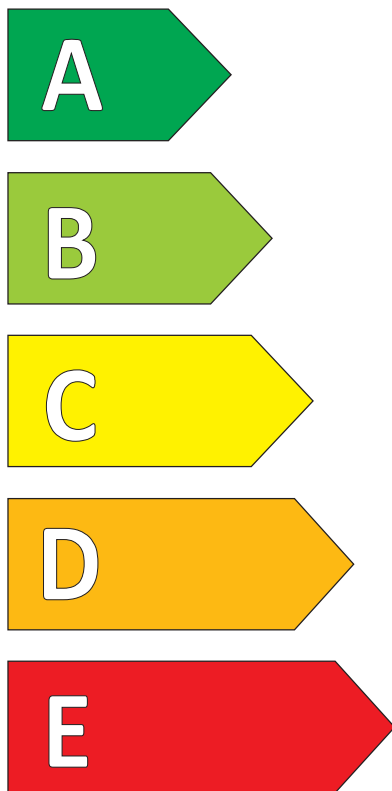

Product Information Sheet

Delegated Regulation (EU) 2020/740

Supplier name or trademark	Continental
Commercial name or trade designation	EcoContact 6
Tyre type identifier	0311516
Tyre size designation	175/65 R 14
Load-capacity index	86
Speed category symbol	T
Fuel efficiency class	A
Wet grip class	B
External rolling noise class	B
External rolling noise value	71 dB
Severe snow tyre	No
Ice tyre	No
Date of start of production	41/19
Date of end of production	-
Load version	XL
Additional information	

ENERG

Continental

0311516

175/65 R 14 86 T XL

C1

A

A

B

C

D

E

B