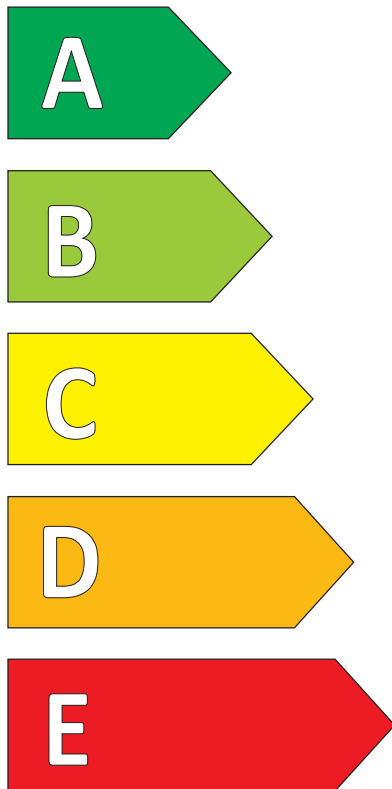

Product Information Sheet

Delegated Regulation (EU) 2020/740

Supplier name or trademark	Continental
Commercial name or trade designation	PremiumContact 6
Tyre type identifier	0358437
Tyre size designation	235/50 R 19
Load-capacity index	103
Speed category symbol	V
Fuel efficiency class	B
Wet grip class	A
External rolling noise class	B
External rolling noise value	72 dB
Severe snow tyre	No
Ice tyre	No
Date of start of production	49/20
Date of end of production	-
Load version	XL
Additional information	

ENERG

Continental

0358437

235/50 R 19 103 V XL

C1

B

A