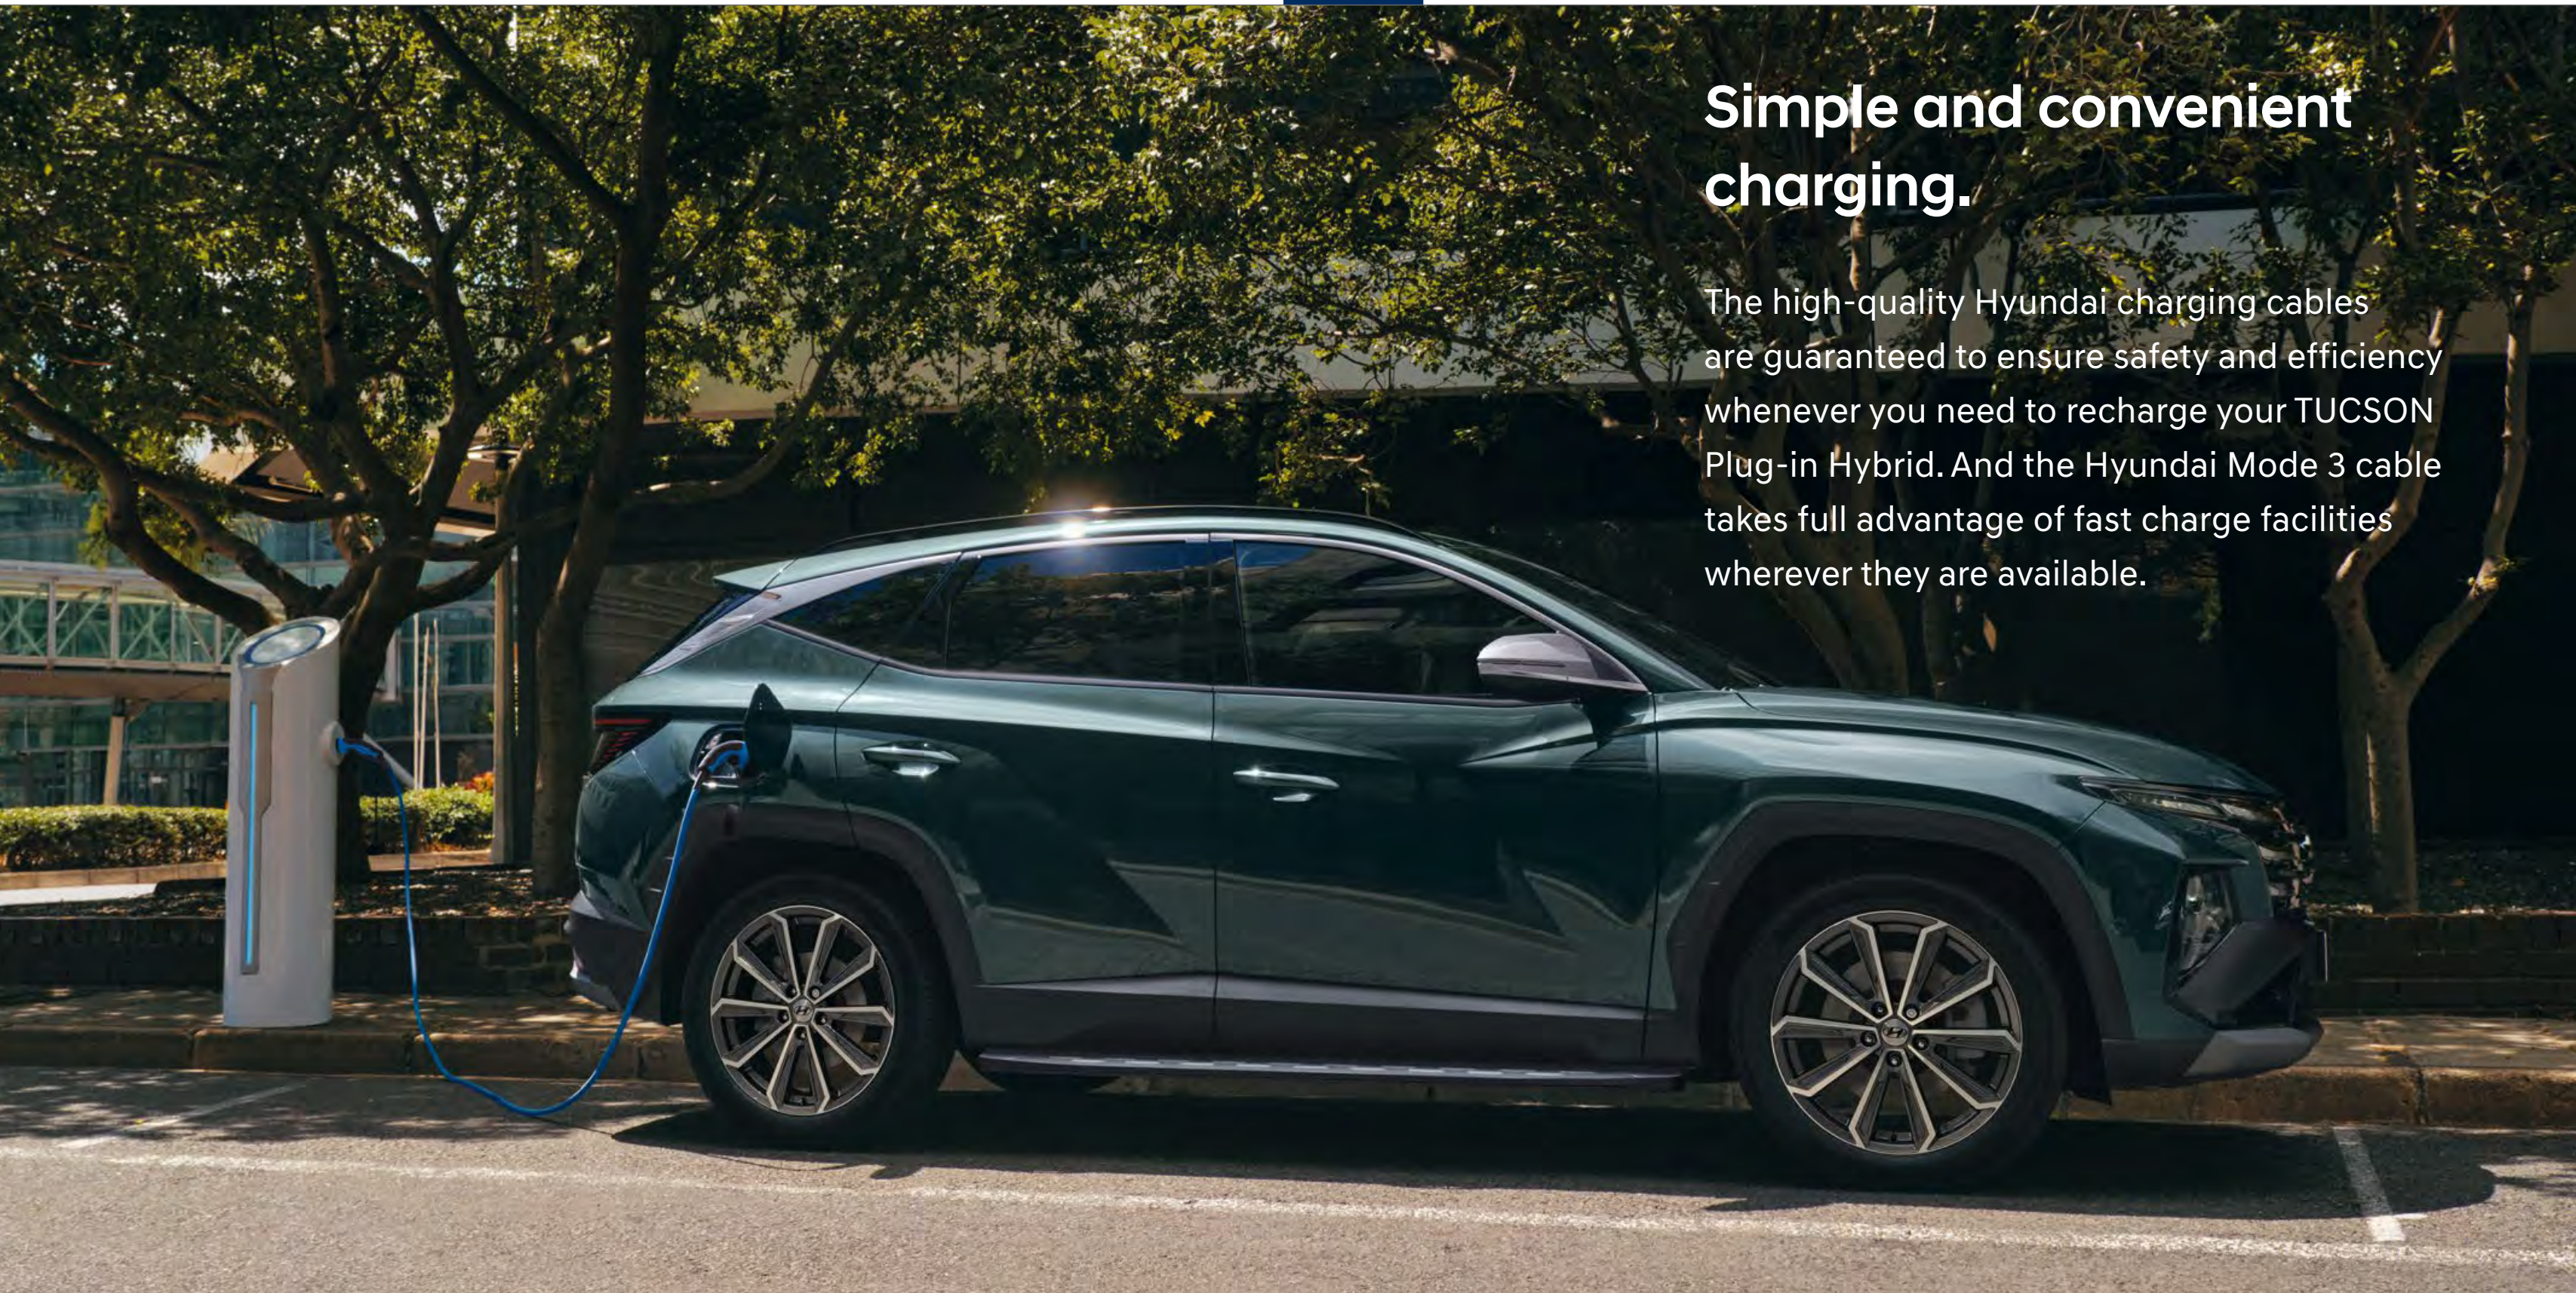

[Styling](#)

[LED lights](#)

[Wheels](#)

[Transport](#)

[Charging](#)

[Comfort](#)

[Protection](#)

[Safety](#)

[Specifications](#)

Simple and convenient charging.

The high-quality Hyundai charging cables are guaranteed to ensure safety and efficiency whenever you need to recharge your TUCSON Plug-in Hybrid. And the Hyundai Mode 3 cable takes full advantage of fast charge facilities wherever they are available.