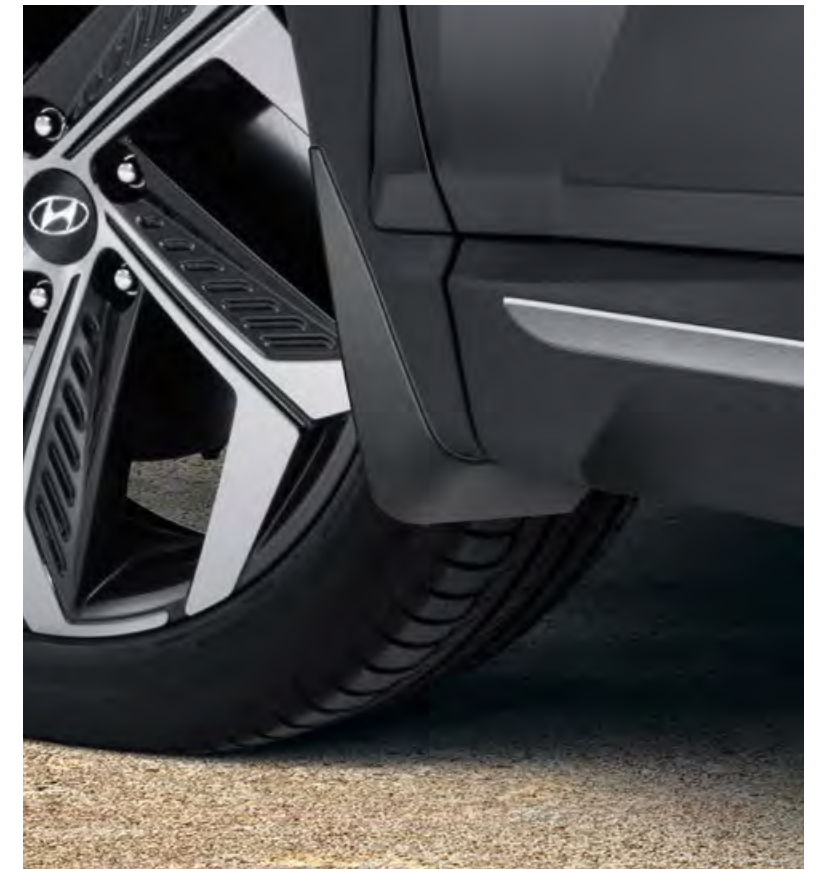

## Nothing beats being prepared.

That's why we offer custom-made accessories to keep your car's interior and exterior in the best condition.

Trunk mat, reversible, N7120ADE05

Bumper flap for trunk mat, 55120ADE00