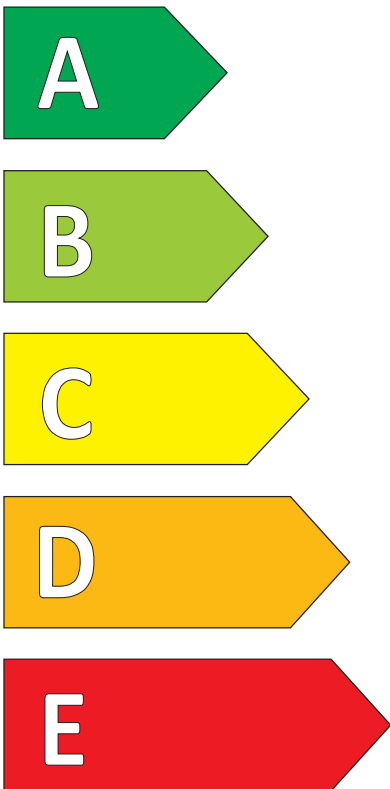

Product Information Sheet

Delegated Regulation (EU) 2020/740

Supplier name or trademark	NEXENTIRE
Commercial name or trade designation	ROADIAN CTX
Tyre type identifier	18651
Tyre size designation	215/65R17
Load-capacity index	108
Speed category symbol	H
Fuel efficiency class	B
Wet grip class	D
External rolling noise class	B
External rolling noise value	72 dB
Severe snow tyre	No
Ice tyre	No
Date of start of production	17/21
Date of end of production	-
Load version	XL
Additional information	

ENERG

NEXENTIRE

18651

215/65R17 108 H XL

C1

B

D