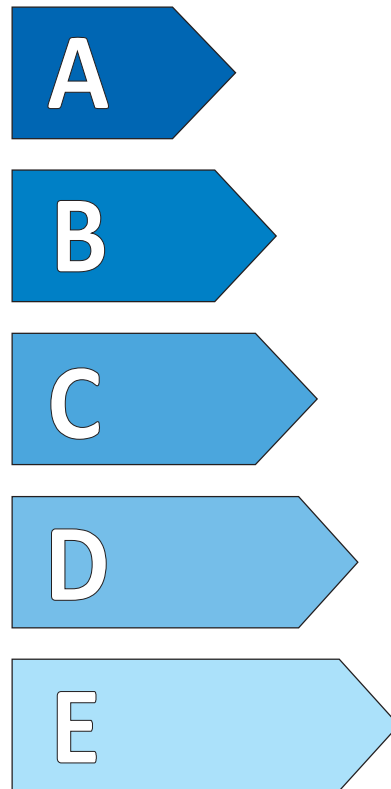

ENERG

NEXENTIRE

18651

215/65R17 108 H XL

C1

B

D