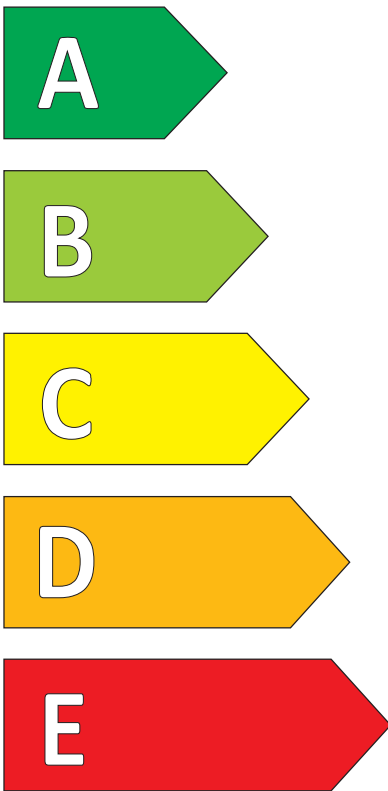

# Product Information Sheet

Delegated Regulation (EU) 2020/740

Supplier name or trademark	<b>KUMHO KC53</b>
Commercial name or trade designation	<b>KC53</b>
Tyre type identifier	<b>2270423</b>
Tyre size designation	<b>235/55R18</b>
Load-capacity index	<b>104</b>
Speed category symbol	<b>H</b>
Fuel efficiency class	<b>B</b>
Wet grip class	<b>D</b>
External rolling noise class	<b>B</b>
External rolling noise value	<b>71 dB</b>
Severe snow tyre	<b>No</b>
Ice tyre	<b>No</b>
Date of start of production	<b>13/21</b>
Date of end of production	<b>13/27</b>
Load version	<b>XL</b>
Additional information	

# ENERG

**KUMHO KC53**

2270423

235/55R18 104 H XL

C1

**B**

**D**