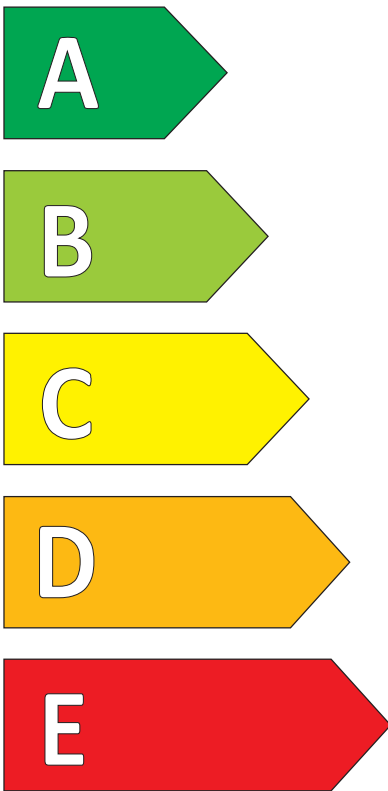

Product Information Sheet

Delegated Regulation (EU) 2020/740

Supplier name or trademark	KUMHO KC53
Commercial name or trade designation	KC53
Tyre type identifier	2298643
Tyre size designation	215/65R17
Load-capacity index	108
Speed category symbol	H
Fuel efficiency class	B
Wet grip class	D
External rolling noise class	B
External rolling noise value	71 dB
Severe snow tyre	No
Ice tyre	No
Date of start of production	13/21
Date of end of production	13/27
Load version	XL
Additional information	

ENERG

KUMHO KC53

2298643

215/65R17 108 H XL

C1

B

D