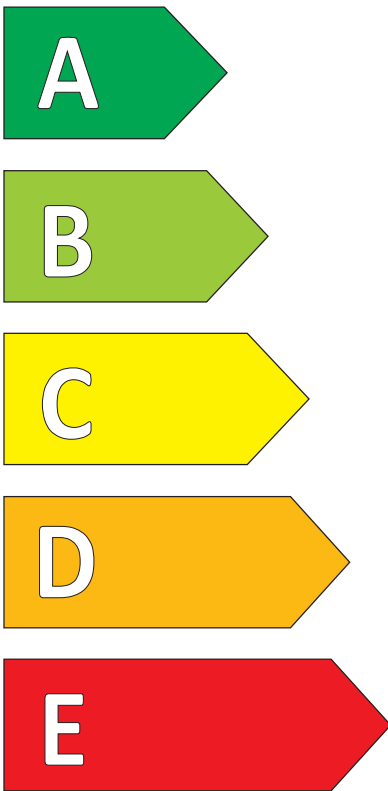

# Product Information Sheet

Delegated Regulation (EU) 2020/740

Supplier name or trademark	<b>KUMHO KC53</b>
Commercial name or trade designation	<b>KC53</b>
Tyre type identifier	<b>2270433</b>
Tyre size designation	<b>215/65R17C</b>
Load-capacity index (for single mounting)	<b>108</b>
Load-capacity index (for dual mounting)	<b>105</b>
Speed category symbol	<b>H</b>
Fuel efficiency class	<b>B</b>
Wet grip class	<b>B</b>
External rolling noise class	<b>B</b>
External rolling noise value	<b>72 dB</b>
Severe snow tyre	<b>No</b>
Date of start of production	<b>13/21</b>
Date of end of production	<b>13/27</b>
<b>Additional information</b>	
Load-capacity index for Additional Service Description (for single mounting)	
Load-capacity index for Additional Service Description (for dual mounting)	
Speed category symbol (for Additional Service Description)	

# ENERG

**KUMHO KC53**

2270433

215/65R17C 108/105 H

C2

**B**

**B**