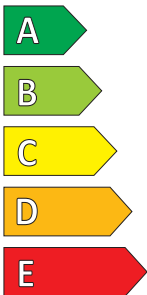

# Product Information Sheet

Delegated Regulation (EU) 2020/740

Supplier name or trademark		NEXENTIRE	
Commercial name or trade designation		ROADIAN CTX	
Tyre type identifier	Tyre class	17159	C1
Tyre size designation		235/55R18	
Speed category symbol		H 210 km/h	
Load-capacity index		104	
Load version		XL	
Fuel efficiency class		B	
Wet grip class		D	
External rolling noise class	External rolling noise value	B	72 dB
Tyre for use in severe snow conditions		No	
Tyre for use in severe ice conditions		No	
Date of start of production (Week / Year)		30/20	
Date of end of production (Week / Year)		-	
Additional information			

# ENERG

**NEXENTIRE**

17159

235/55R18 104 H XL

C1

**B**

**D**