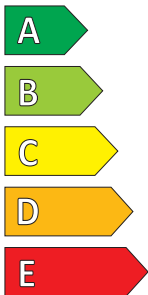

NEXENTIRE

18674

235/55R18C 104/102 H

C2

B