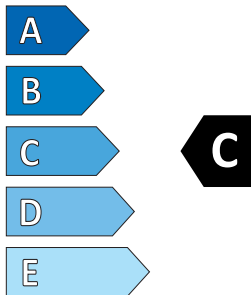

ENERG

NEXENTIRE

18674

235/55R18C 104/102 H

C2

B

C