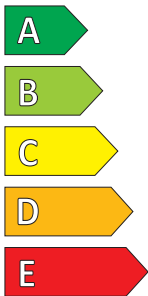

NEXENTIRE

18651

215/65R17 108 H XL

C1

B