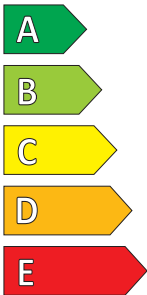

KUMHO KC53

2270423

235/55R18 104 H XL

C1

B