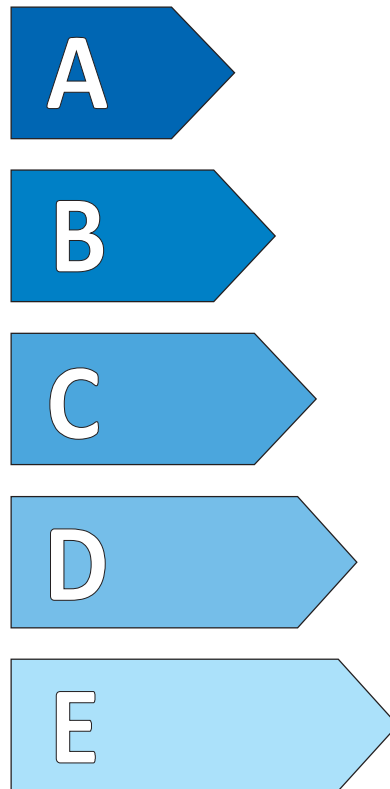

# Product Information Sheet

Delegated Regulation (EU) 2020/740

Supplier name or trademark	<b>Continental</b>
Commercial name or trade designation	<b>PremiumContact 6</b>
Tyre type identifier	<b>0358480</b>
Tyre size designation	<b>235/55 R 19</b>
Load-capacity index	<b>105</b>
Speed category symbol	<b>V</b>
Fuel efficiency class	<b>B</b>
Wet grip class	<b>A</b>
External rolling noise class	<b>B</b>
External rolling noise value	<b>72 dB</b>
Severe snow tyre	<b>No</b>
Ice tyre	<b>No</b>
Date of start of production	<b>01/20</b>
Date of end of production	<b>-</b>
Load version	<b>XL</b>
Additional information	

# ENERG

**Continental**

0358480

235/55 R 19 105 V XL

C1

**B**

**A**