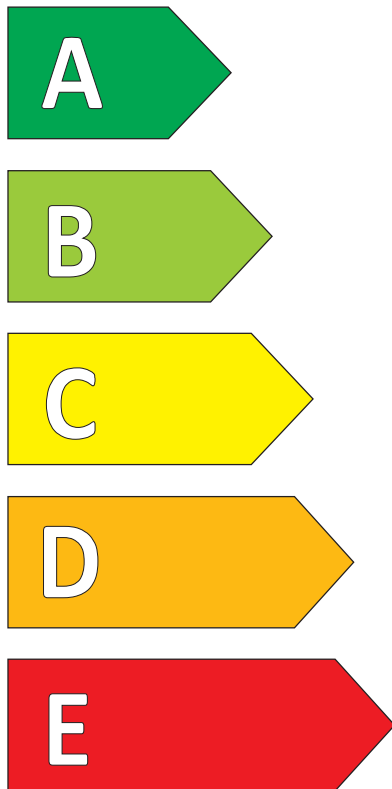

# Product Information Sheet

Delegated Regulation (EU) 2020/740

Supplier name or trademark	<b>Continental</b>
Commercial name or trade designation	<b>PremiumContact 6</b>
Tyre type identifier	<b>0358480</b>
Tyre size designation	<b>235/55 R 19</b>
Load-capacity index	<b>105</b>
Speed category symbol	<b>V</b>
Fuel efficiency class	<b>B</b>
Wet grip class	<b>A</b>
External rolling noise class	<b>B</b>
External rolling noise value	<b>72 dB</b>
Severe snow tyre	<b>No</b>
Ice tyre	<b>No</b>
Date of start of production	<b>01/20</b>
Date of end of production	<b>-</b>
Load version	<b>XL</b>
Additional information	

# ENERG

**Continental**

0358480

235/55 R 19 105 V XL

C1

**B**

**A**