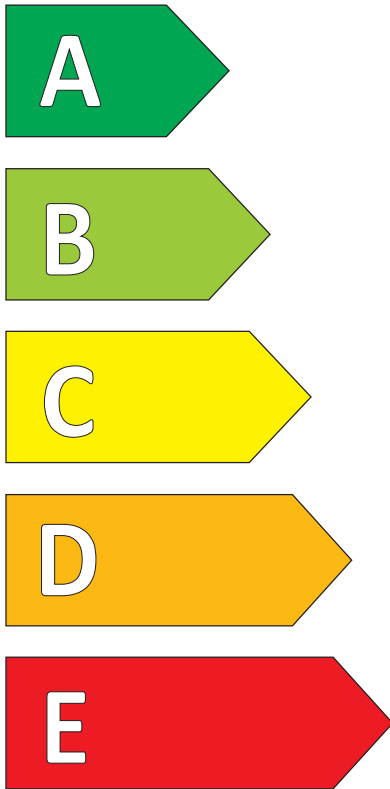

Product Information Sheet

Delegated Regulation (EU) 2020/740

Supplier name or trademark	Hankook
Commercial name or trade designation	veNtus S1 evo2 SUV
Tyre type identifier	1024447
Tyre size designation	245/45R19
Load-capacity index	98
Speed category symbol	W
Fuel efficiency class	C
Wet grip class	C
External rolling noise class	B
External rolling noise value	71 dB
Severe snow tyre	No
Ice tyre	No
Date of start of production	49/20
Date of end of production	-
Load version	SL
Additional information	

ENERG

Hankook

1024447

245/45R19 98 W

C1

C

C