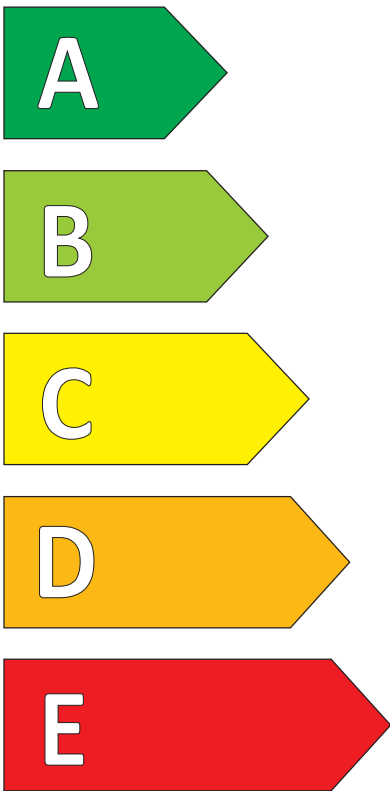

Product Information Sheet

Delegated Regulation (EU) 2020/740

Supplier name or trademark		KUMHO PS71	
Commercial name or trade designation		PS71	
Tyre type identifier	Tyre class	2304343	C1
Tyre size designation		235/45 R19	
Speed category symbol		V 240 km/h	
Load-capacity index		99	
Load version		XL	
Fuel efficiency class		B	
Wet grip class		B	
External rolling noise class	External rolling noise value	B	71 dB
Tyre for use in severe snow conditions		No	
Tyre for use in severe ice conditions		No	
Date of start of production (Week / Year)		11/22	
Date of end of production (Week / Year)		-	
Supplier's address		Technical support, KUMHO TIRE EUROPE GmbH , Brüsseler Platz 1, D-63067 Offenbach, Germany	
Additional information			

ENERG

KUMHO PS71

2304343

235/45 R19 99 V XL

C1

B

B