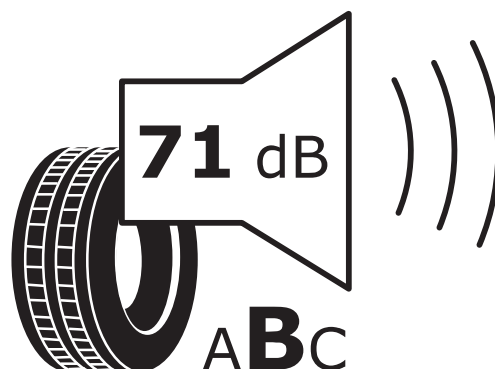

ENERG

PIRELLI

42040

245/40R20 99 Y XL

C1

A

A

B

C

D

E

A

A

B

C

D

E

2020/740