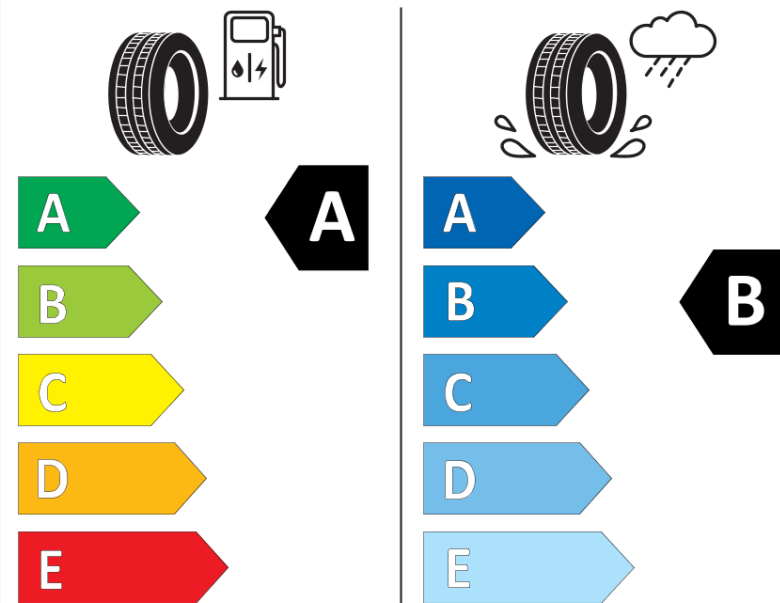

Product Information Sheet

Delegated Regulation (EU) 2020/740

Supplier name or trademark	MICHELIN
Commercial name or trade designation	PRIMACY 4 A GOE
Tyre type identifier	669466
Tyre size designation	235/55R19
Load-capacity index	105
Speed category symbol	W
Fuel efficiency class	A
Wet grip class	B
External rolling noise class	B
External rolling noise value	70
Severe snow tyre	No
Ice tyre	No
Date of start of production	27/20
Date of end of production	
Load version	XL
Additional information	235/55 R19 105W XL TL PRIMACY 4 SUV ACOUSTIC GOE MI

ENERG

MICHELIN

669466

235/55R19 105 W

C1

2020/740