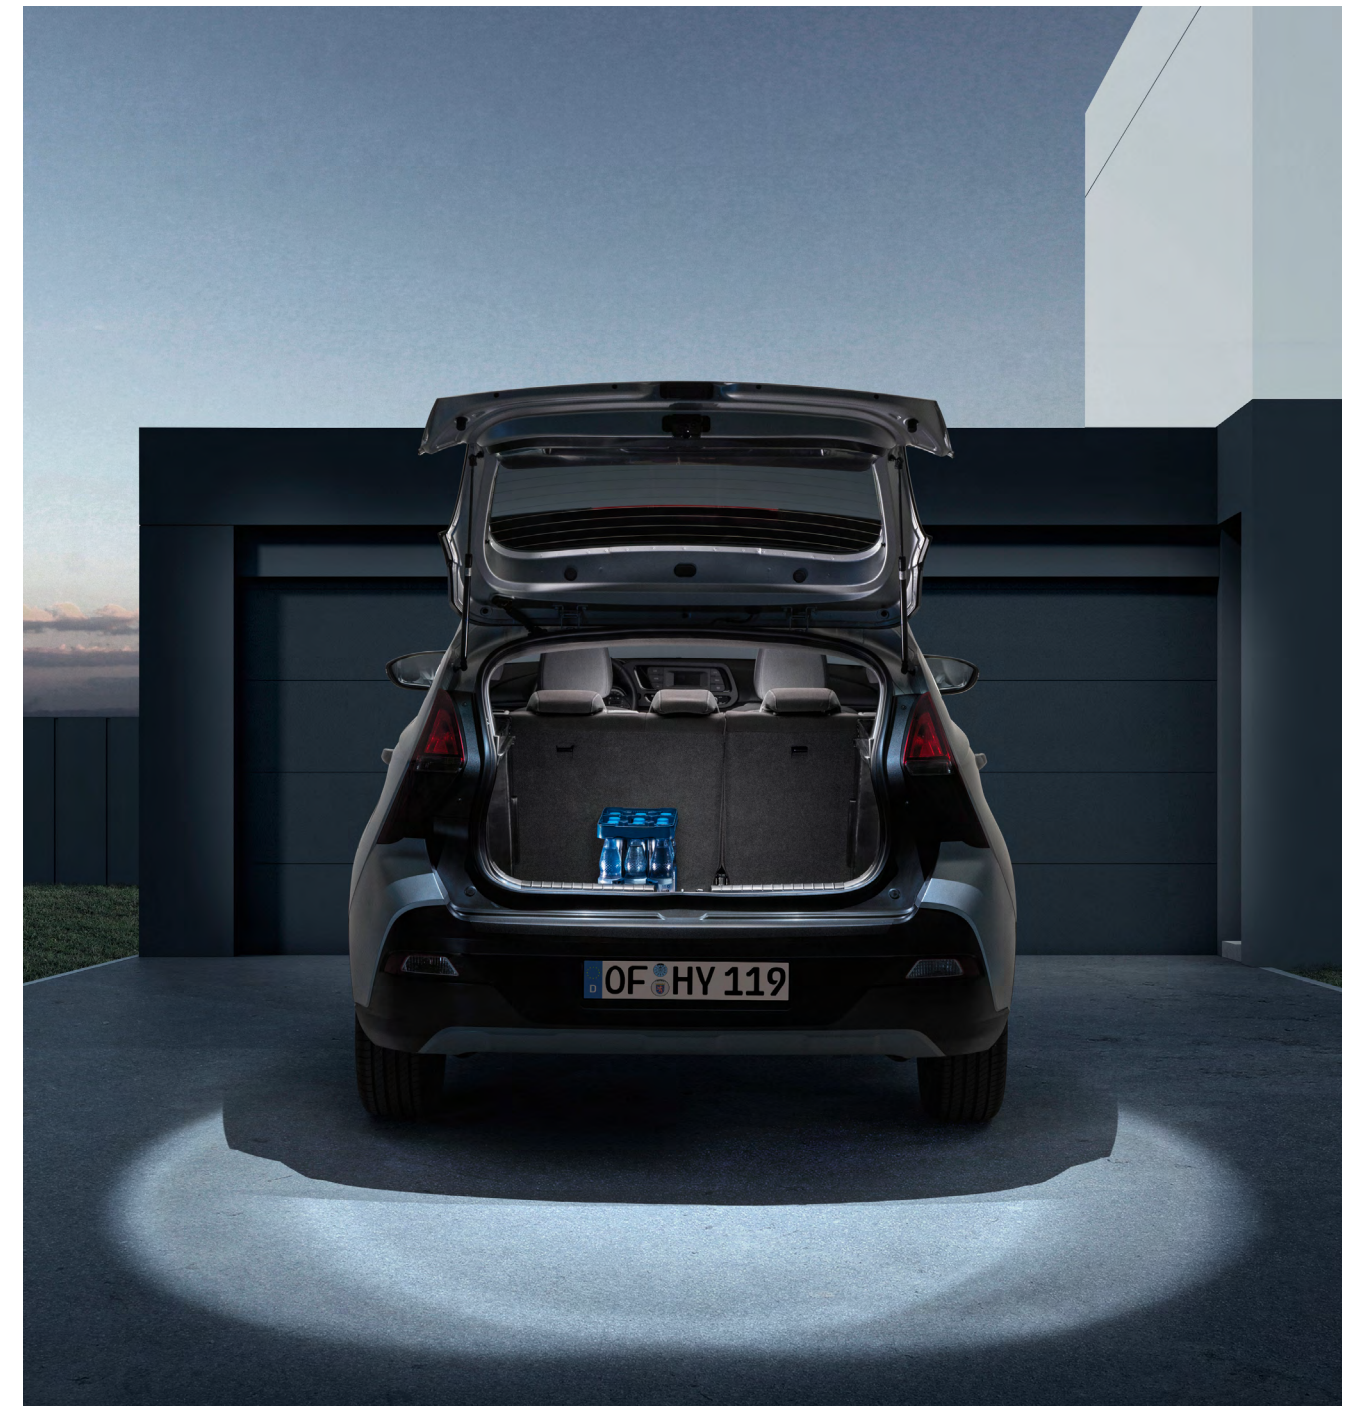

LED trunk and tailgate lights, 99652ADE00