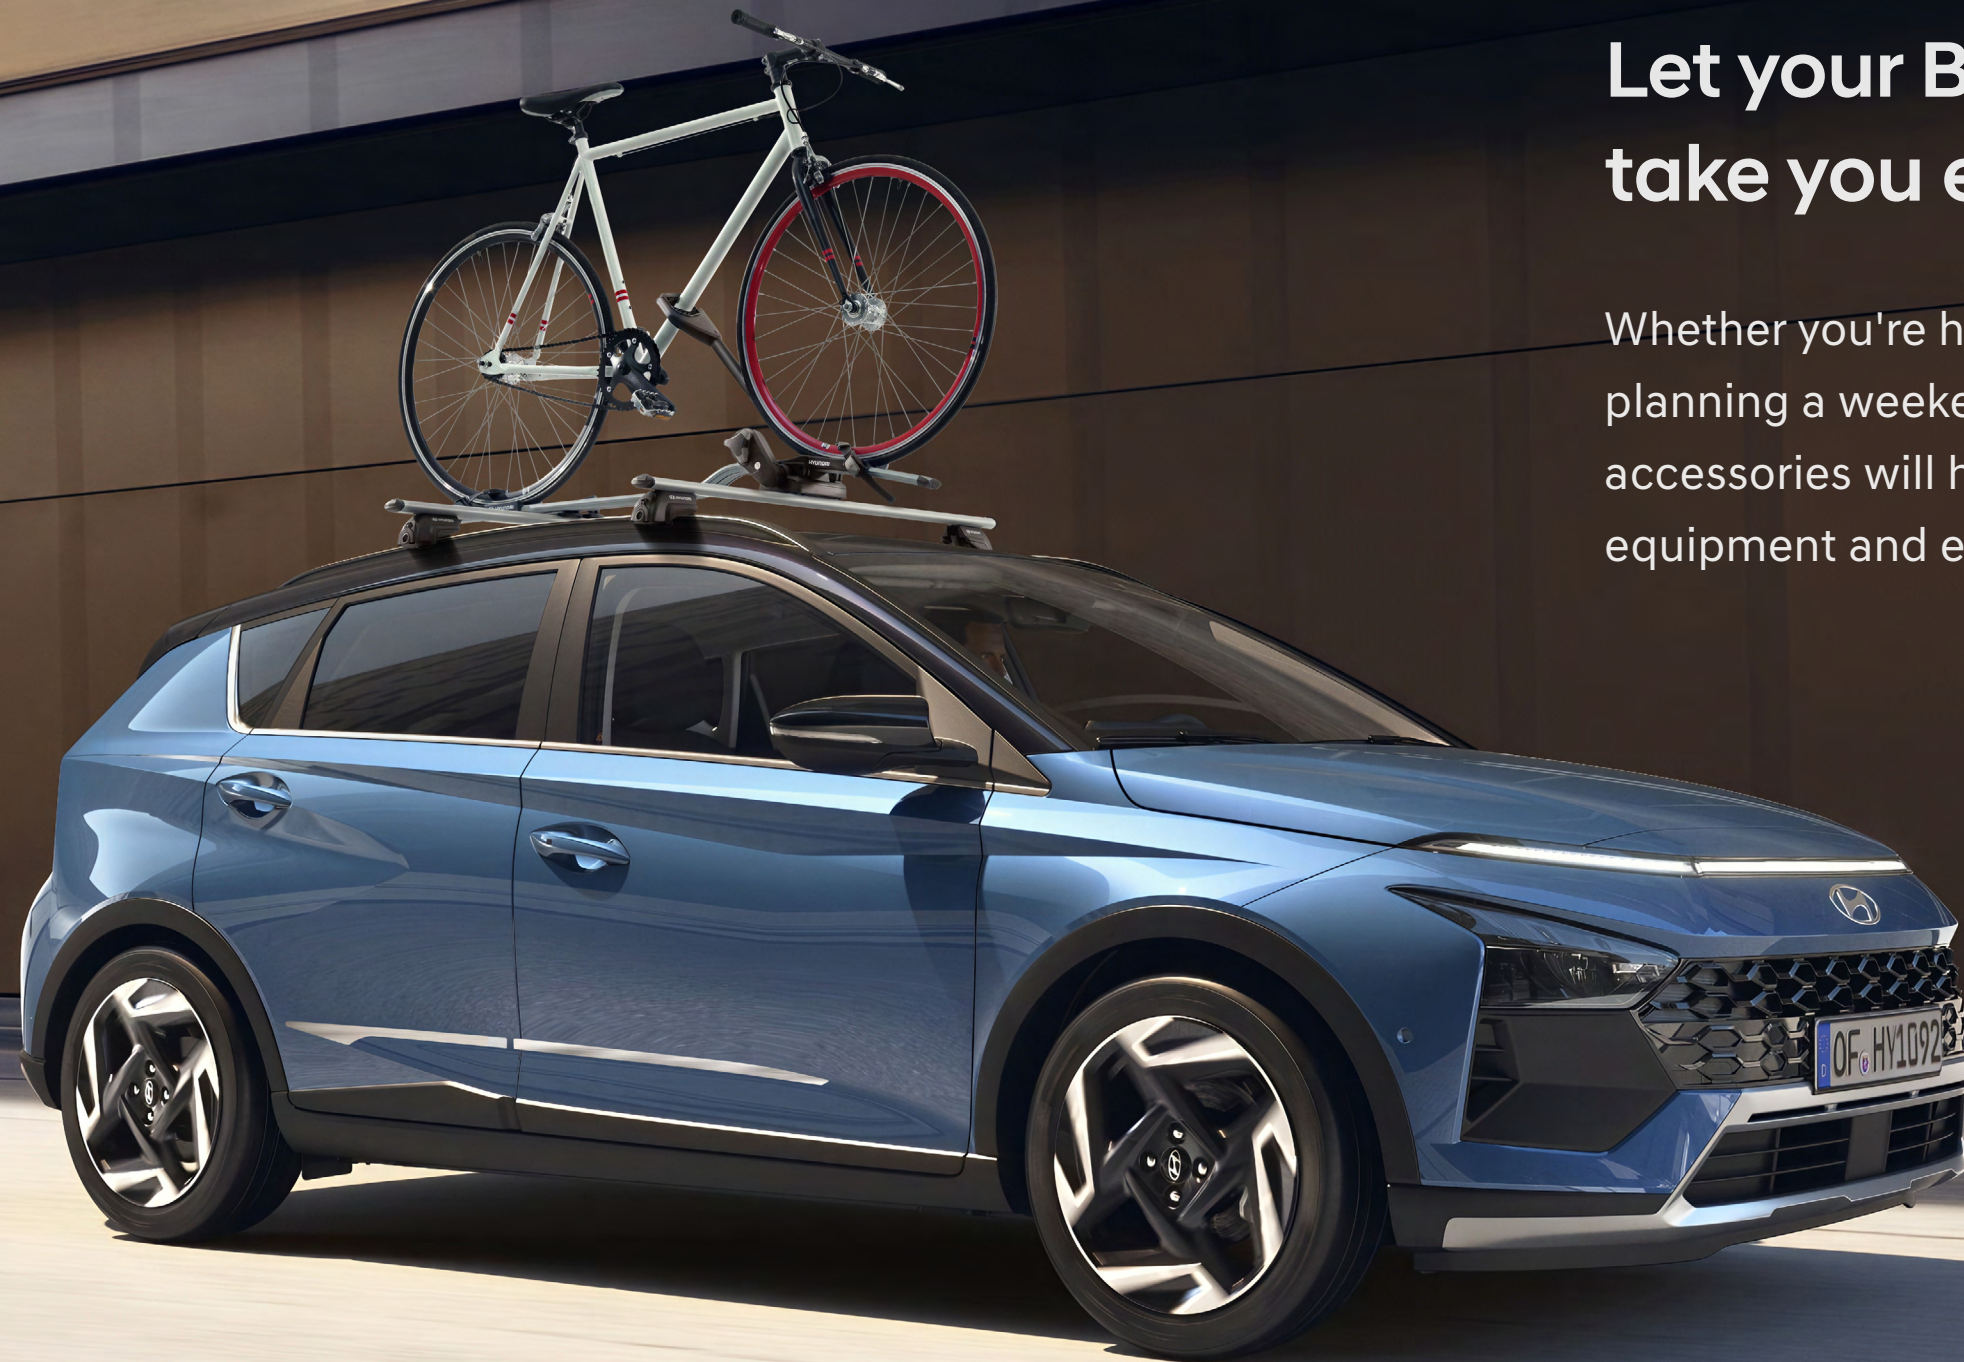

Styling

Wheels

Transport

Comfort

Protection

Safety

Specifications

Let your BAYON take you everywhere.

Whether you're heading to the mountains or planning a weekend getaway, our genuine accessories will help you easily transport your equipment and elevate your active lifestyle.