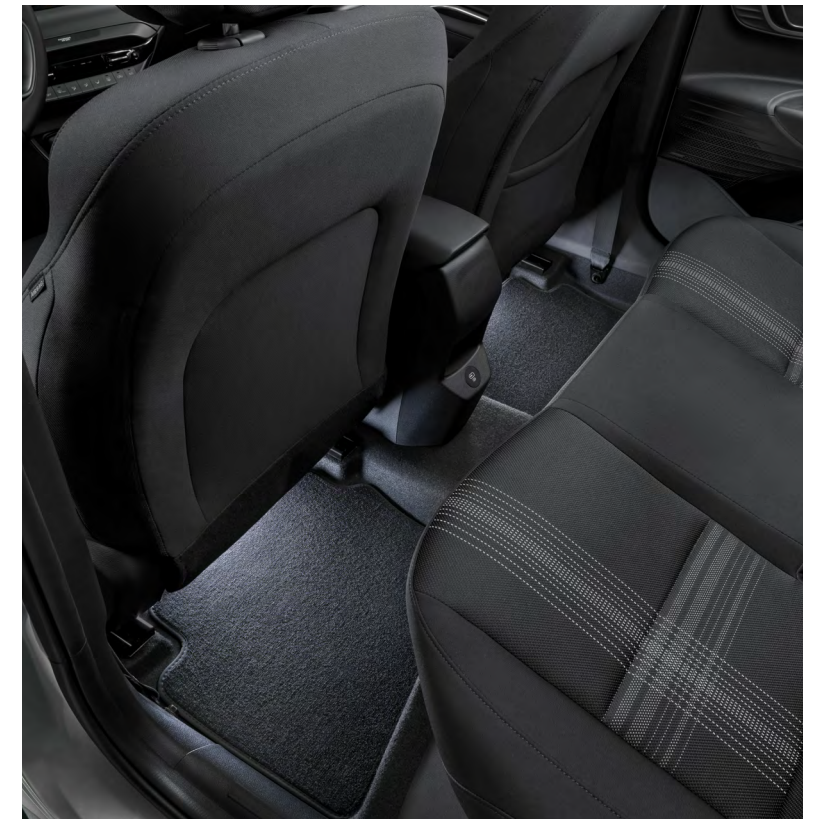

LED footwell illumination, 2nd row, white
99650ADE31W