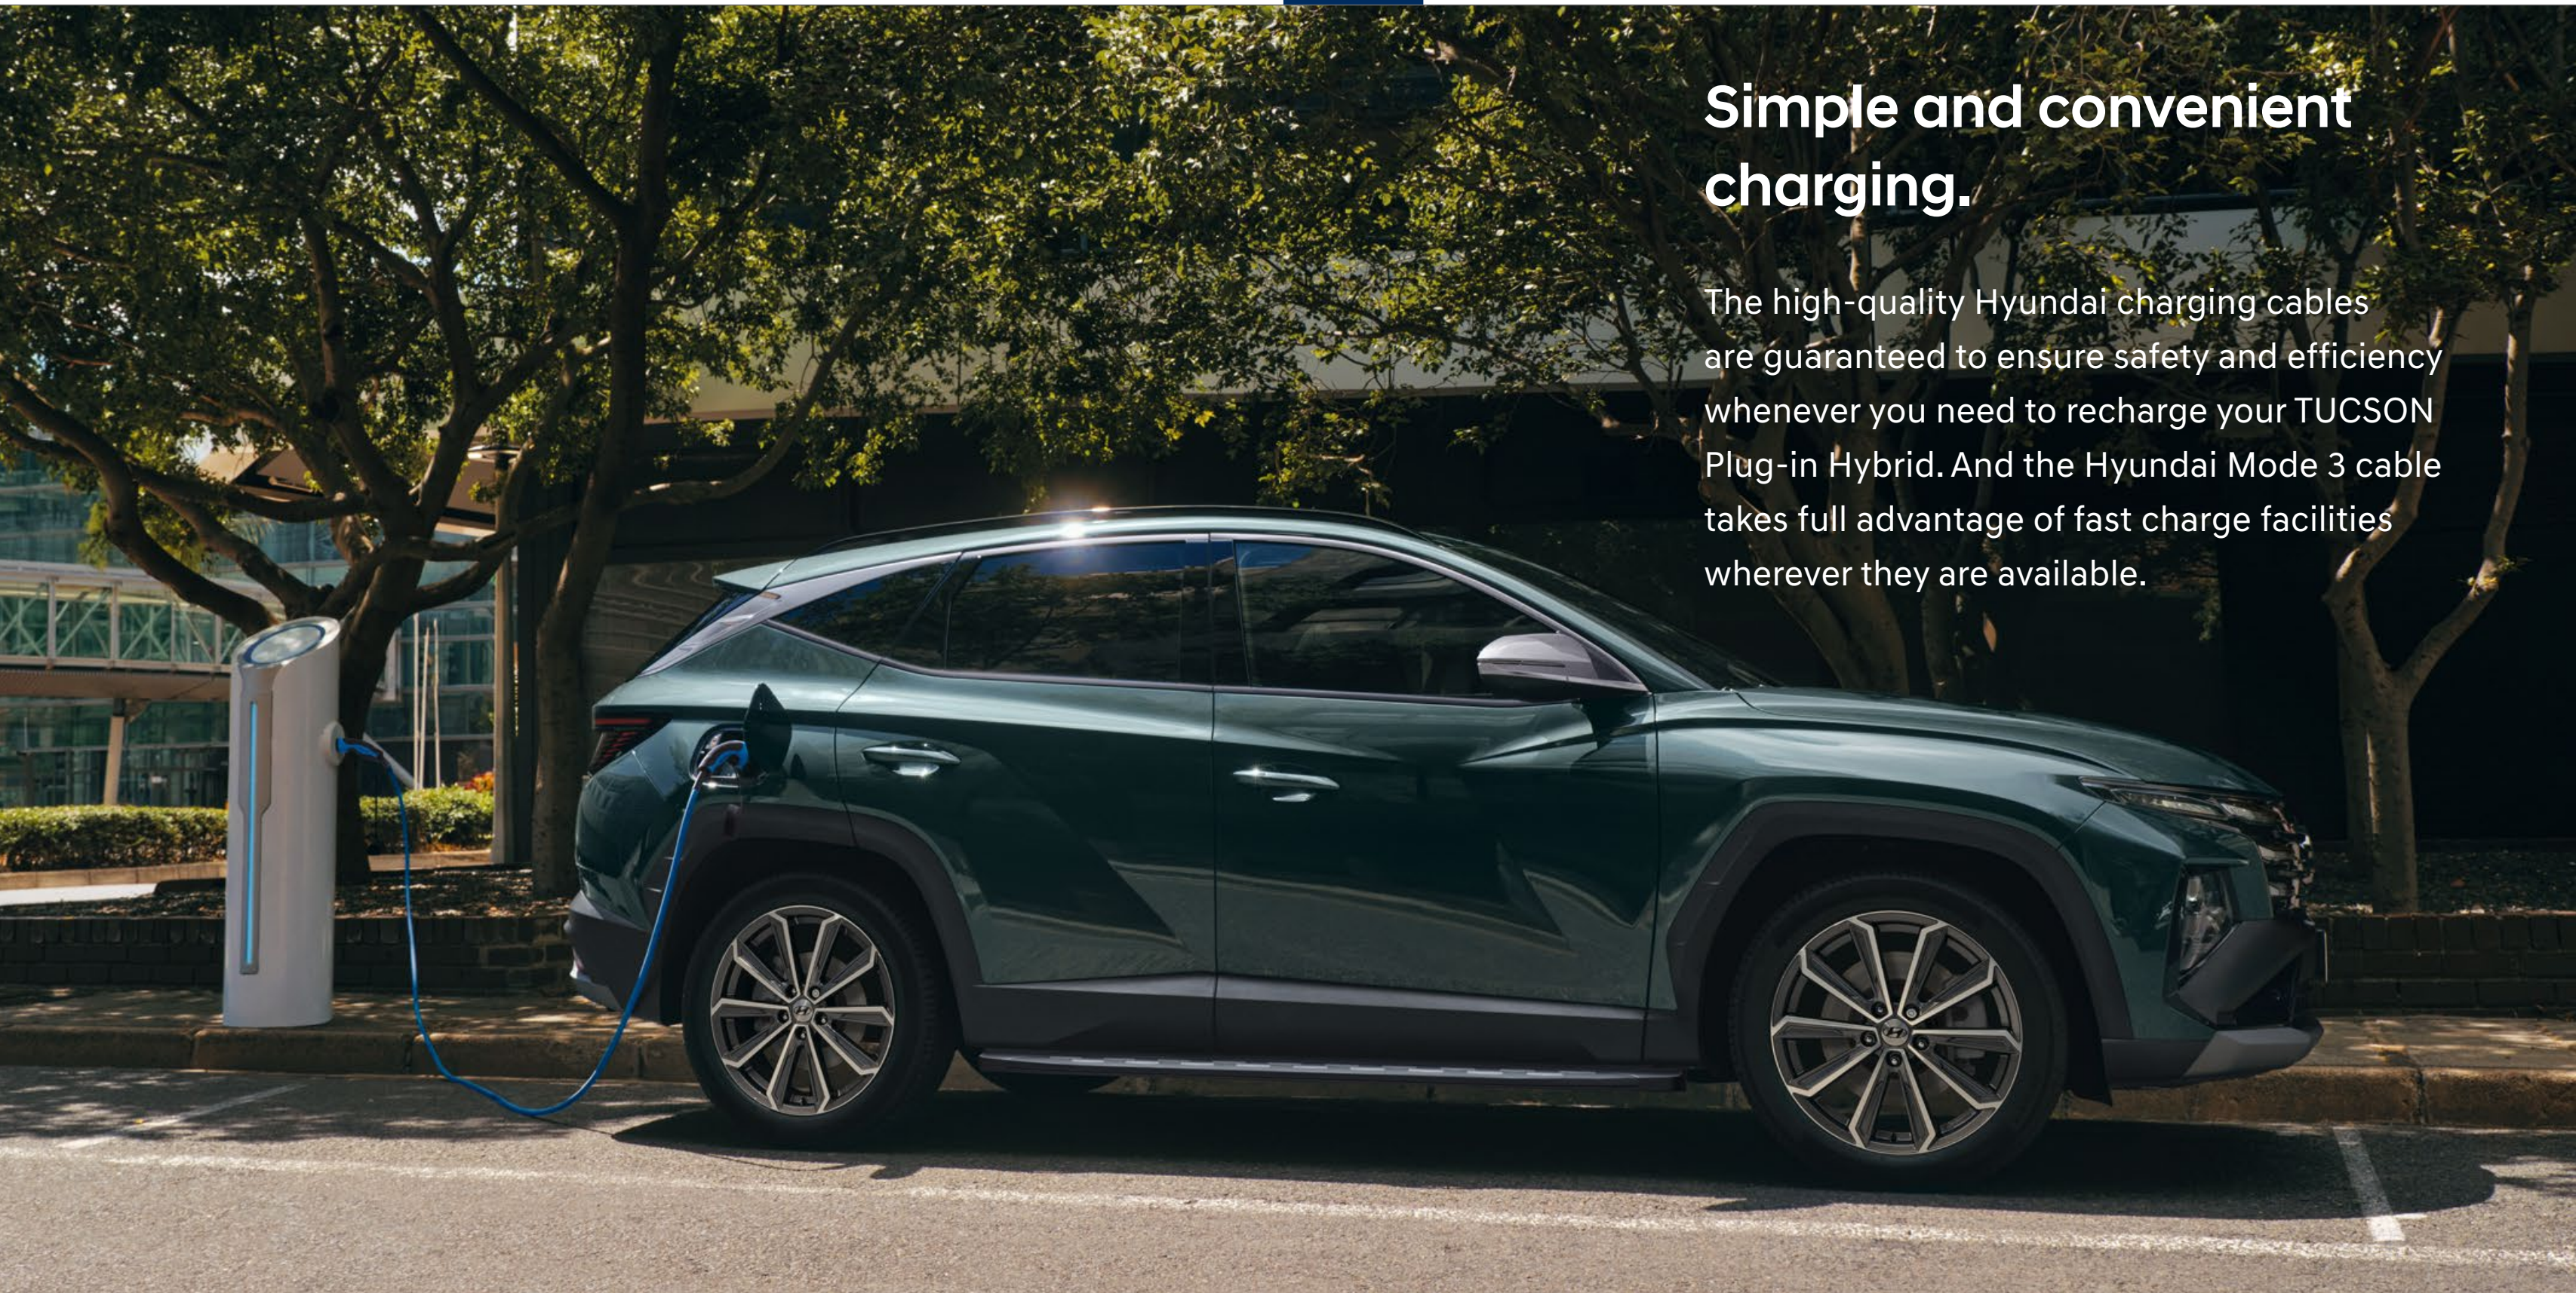

[Styling](#)

[LED lights](#)

[Wheels](#)

[Transport](#)

[Charging](#)

[Comfort](#)

[Protection](#)

[Safety](#)

[Specifications](#)

Simple and convenient charging.

The high-quality Hyundai charging cables are guaranteed to ensure safety and efficiency whenever you need to recharge your TUCSON Plug-in Hybrid. And the Hyundai Mode 3 cable takes full advantage of fast charge facilities wherever they are available.