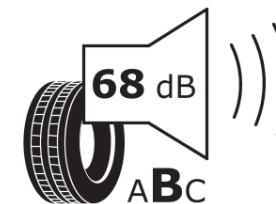

ENERG

MICHELIN

279492

185/65R15 88 H

C1