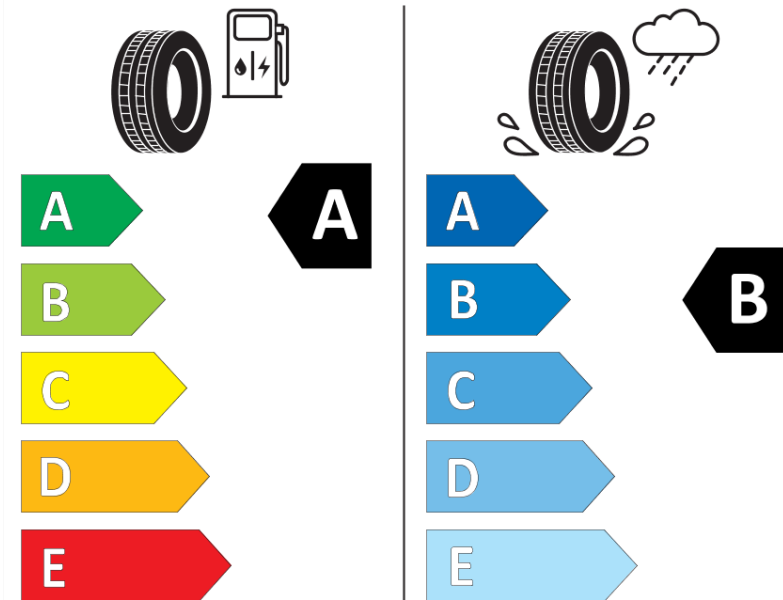

Product Information Sheet

Delegated Regulation (EU) 2020/740

Supplier name or trademark	MICHELIN
Commercial name or trade designation	PRIMACY 4 E
Tyre type identifier	279492
Tyre size designation	185/65R15
Load-capacity index	88
Speed category symbol	H
Fuel efficiency class	A
Wet grip class	B
External rolling noise class	B
External rolling noise value	68
Severe snow tyre	No
Ice tyre	No
Date of start of production	09/18
Date of end of production	
Load version	SL
Additional information	185/65 R15 88H TL PRIMACY 4 E MI

ENERG

MICHELIN

279492

185/65R15 88 H

C1

2020/740