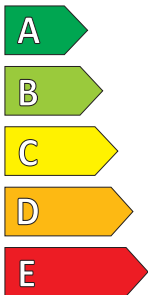

NEXENTIRE

15842

215/55R17 94 V

C1

B