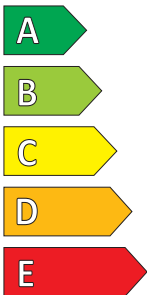

# Product Information Sheet

Delegated Regulation (EU) 2020/740

Supplier name or trademark	<b>NEXENTIRE</b>
Commercial name or trade designation	<b>N'FERA SU1</b>
Tyre type identifier	<b>15842</b>
Tyre size designation	<b>215/55R17</b>
Load-capacity index	<b>94</b>
Speed category symbol	<b>V</b>
Fuel efficiency class	<b>B</b>
Wet grip class	<b>C</b>
External rolling noise class	<b>B</b>
External rolling noise value	<b>71 dB</b>
Severe snow tyre	<b>No</b>
Ice tyre	<b>No</b>
Date of start of production	<b>17/21</b>
Date of end of production	<b>-</b>
Load version	<b>SL</b>
Additional information	

# ENERG

**NEXENTIRE**

15842

215/55R17 94 V

C1

**B**

**C**