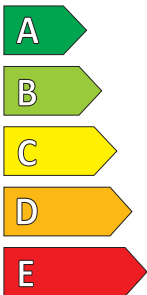

Product Information Sheet

Delegated Regulation (EU) 2020/740

| | |
|--------------------------------------|-------------------|
| Supplier name or trademark | NEXENTIRE |
| Commercial name or trade designation | N'FERA SU1 |
| Tyre type identifier | 15509 |
| Tyre size designation | 205/60R16 |
| Load-capacity index | 92 |
| Speed category symbol | H |
| Fuel efficiency class | B |
| Wet grip class | B |
| External rolling noise class | B |
| External rolling noise value | 71 dB |
| Severe snow tyre | No |
| Ice tyre | No |
| Date of start of production | 16/21 |
| Date of end of production | - |
| Load version | SL |
| Additional information | |

ENERG

NEXENTIRE

15509

205/60R16 92 H

C1

B

B