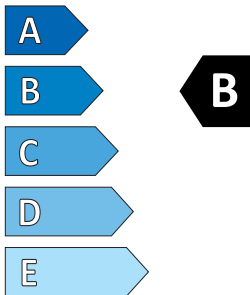

ENERG

NEXENTIRE

15509

205/60R16 92 H

C1

B

B