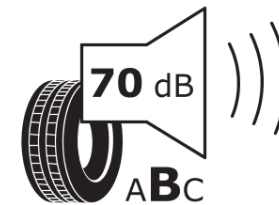

Product Information Sheet

Delegated Regulation (EU) 2020/740

Supplier name or trademark	MICHELIN
Commercial name or trade designation	ENERGY SAVER+
Tyre type identifier	111723
Tyre size designation	205/55R16
Load-capacity index	91
Speed category symbol	H
Fuel efficiency class	B
Wet grip class	A
External rolling noise class	B
External rolling noise value	70
Severe snow tyre	No
Ice tyre	No
Date of start of production	20/11
Date of end of production	
Load version	SL
Additional information	205/55 R16 91H TL ENERGY SAVER+ GRNX MI

ENERGY

MICHELIN

111723

205/55R16 91 H

C1

2020/740