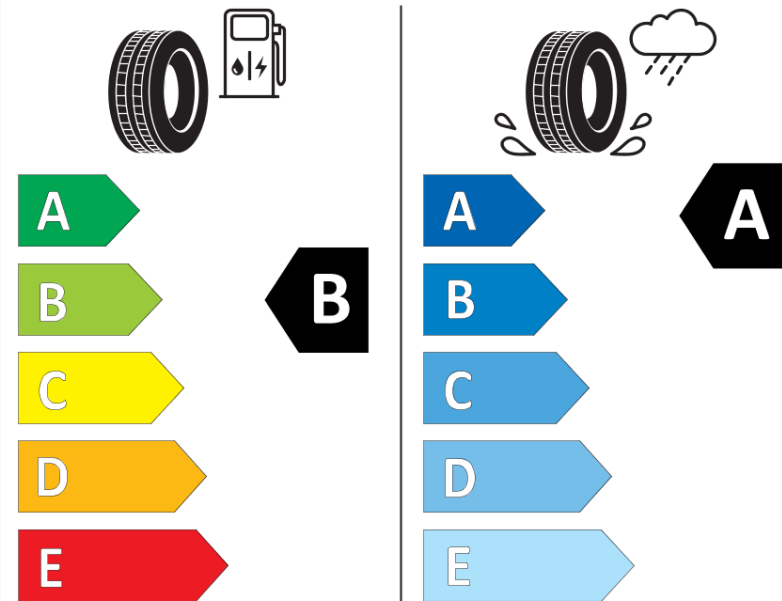

Product Information Sheet

Delegated Regulation (EU) 2020/740

Supplier name or trademark	MICHELIN
Commercial name or trade designation	ENERGY SAVER+
Tyre type identifier	111723
Tyre size designation	205/55R16
Load-capacity index	91
Speed category symbol	H
Fuel efficiency class	B
Wet grip class	A
External rolling noise class	B
External rolling noise value	70
Severe snow tyre	No
Ice tyre	No
Date of start of production	20/11
Date of end of production	
Load version	SL
Additional information	205/55 R16 91H TL ENERGY SAVER+ GRNX MI

ENERG

MICHELIN

111723

205/55R16 91 H

C1

2020/740