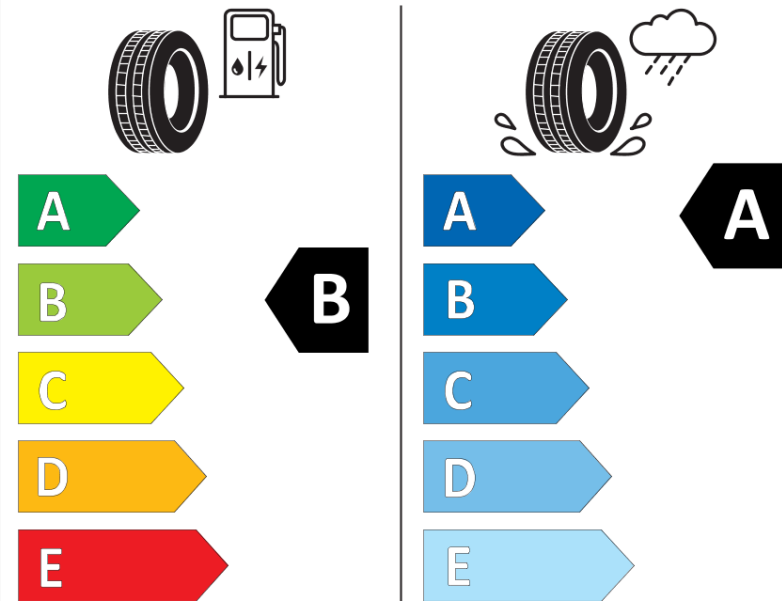

Product Information Sheet

Delegated Regulation (EU) 2020/740

Supplier name or trademark	MICHELIN
Commercial name or trade designation	ENERGY SAVER+
Tyre type identifier	111723
Tyre size designation	205/55R16
Load-capacity index	91
Speed category symbol	H
Fuel efficiency class	B
Wet grip class	A
External rolling noise class	B
External rolling noise value	70
Severe snow tyre	No
Ice tyre	No
Date of start of production	20/11
Date of end of production	
Load version	SL
Additional information	205/55 R16 91H TL ENERGY SAVER+ GRNX MI

ENERGY

MICHELIN

111723

205/55R16 91 H

C1

2020/740