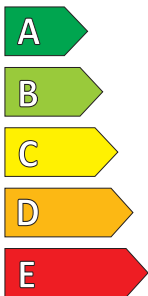

# Product Information Sheet

Delegated Regulation (EU) 2020/740

Supplier name or trademark	<b>Continental</b>
Commercial name or trade designation	<b>ContiSportContact 5</b>
Tyre type identifier	<b>0357984</b>
Tyre size designation	<b>235/55 R 19</b>
Load-capacity index	<b>101</b>
Speed category symbol	<b>V</b>
Fuel efficiency class	<b>C</b>
Wet grip class	<b>A</b>
External rolling noise class	<b>B</b>
External rolling noise value	<b>71 dB</b>
Severe snow tyre	<b>No</b>
Ice tyre	<b>No</b>
Date of start of production	<b>05/18</b>
Date of end of production	<b>-</b>
Load version	<b>SL</b>
Additional information	

# ENERG

Continental

0357984

235/55 R 19 101 V

C1

**C**