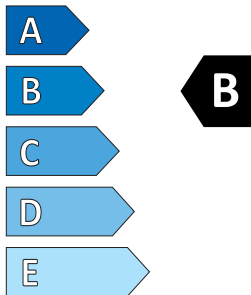

Product Information Sheet

Delegated Regulation (EU) 2020/740

Supplier name or trademark	Hankook
Commercial name or trade designation	KInERgy ECO²
Tyre type identifier	1024183
Tyre size designation	185/65R15
Load-capacity index	88
Speed category symbol	H
Fuel efficiency class	B
Wet grip class	B
External rolling noise class	B
External rolling noise value	69 dB
Severe snow tyre	No
Ice tyre	No
Date of start of production	47/20
Date of end of production	-
Load version	SL
Additional information	

ENERG

Hankook

1024183

185/65R15 88 H

C1

B

B