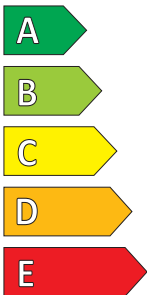

Product Information Sheet

Delegated Regulation (EU) 2020/740

Supplier name or trademark	NEXENTIRE
Commercial name or trade designation	ROADIAN CTX
Tyre type identifier	17159
Tyre size designation	235/55R18
Load-capacity index	104
Speed category symbol	H
Fuel efficiency class	B
Wet grip class	D
External rolling noise class	B
External rolling noise value	72 dB
Severe snow tyre	No
Ice tyre	No
Date of start of production	17/21
Date of end of production	-
Load version	XL
Additional information	

ENERG

NEXENTIRE

17159

235/55R18 104 H XL

C1

B