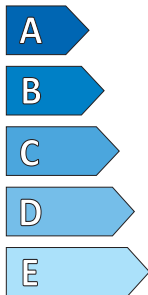

# Product Information Sheet

Delegated Regulation (EU) 2020/740

Supplier name or trademark	<b>NEXENTIRE</b>
Commercial name or trade designation	<b>ROADIAN CTX</b>
Tyre type identifier	<b>18674</b>
Tyre size designation	<b>235/55R18C</b>
Load-capacity index (for single mounting)	<b>104</b>
Load-capacity index (for dual mounting)	<b>102</b>
Speed category symbol	<b>H</b>
Fuel efficiency class	<b>B</b>
Wet grip class	<b>C</b>
External rolling noise class	<b>B</b>
External rolling noise value	<b>72 dB</b>
Severe snow tyre	<b>No</b>
Date of start of production	<b>17/21</b>
Date of end of production	-
<b>Additional information</b>	
Load-capacity index for Additional Service Description (for single mounting)	
Load-capacity index for Additional Service Description (for dual mounting)	
Speed category symbol (for Additional Service Description)	

# ENERG

**NEXENTIRE**

18674

235/55R18C 104/102 H

C2

**B**

**C**