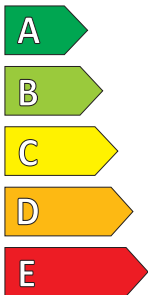

Product Information Sheet

Delegated Regulation (EU) 2020/740

Supplier name or trademark	NEXENTIRE
Commercial name or trade designation	ROADIAN CTX
Tyre type identifier	18674
Tyre size designation	235/55R18C
Load-capacity index (for single mounting)	104
Load-capacity index (for dual mounting)	102
Speed category symbol	H
Fuel efficiency class	B
Wet grip class	C
External rolling noise class	B
External rolling noise value	72 dB
Severe snow tyre	No
Date of start of production	17/21
Date of end of production	-
Additional information	
Load-capacity index for Additional Service Description (for single mounting)	
Load-capacity index for Additional Service Description (for dual mounting)	
Speed category symbol (for Additional Service Description)	

ENERG

NEXENTIRE

18674

235/55R18C 104/102 H

C2

B

C