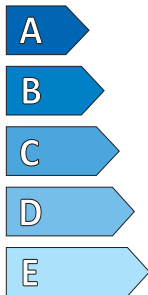

ENERG

NEXENTIRE

18674

235/55R18C 104/102 H

C2

B

C