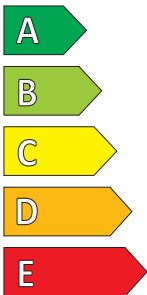

# Product Information Sheet

Delegated Regulation (EU) 2020/740

Supplier name or trademark	<b>KUMHO KC53</b>
Commercial name or trade designation	<b>KC53</b>
Tyre type identifier	<b>2301243</b>
Tyre size designation	<b>235/55R18C</b>
Load-capacity index (for single mounting)	<b>104</b>
Load-capacity index (for dual mounting)	<b>102</b>
Speed category symbol	<b>H</b>
Fuel efficiency class	<b>B</b>
Wet grip class	<b>B</b>
External rolling noise class	<b>B</b>
External rolling noise value	<b>70 dB</b>
Severe snow tyre	<b>No</b>
Date of start of production	<b>13/21</b>
Date of end of production	<b>13/27</b>
<b>Additional information</b>	
Load-capacity index for Additional Service Description (for single mounting)	
Load-capacity index for Additional Service Description (for dual mounting)	
Speed category symbol (for Additional Service Description)	

# ENERG

**KUMHO KC53**

2301243

235/55R18C 104/102 H

C2

**B**

**B**