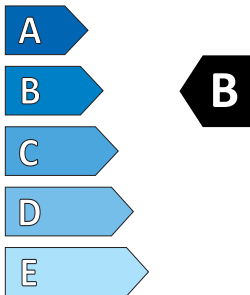

# Product Information Sheet

Delegated Regulation (EU) 2020/740

Supplier name or trademark	<b>KUMHO KC53</b>
Commercial name or trade designation	<b>KC53</b>
Tyre type identifier	<b>2301243</b>
Tyre size designation	<b>235/55R18C</b>
Load-capacity index (for single mounting)	<b>104</b>
Load-capacity index (for dual mounting)	<b>102</b>
Speed category symbol	<b>H</b>
Fuel efficiency class	<b>B</b>
Wet grip class	<b>B</b>
External rolling noise class	<b>B</b>
External rolling noise value	<b>70 dB</b>
Severe snow tyre	<b>No</b>
Date of start of production	<b>13/21</b>
Date of end of production	<b>13/27</b>
<b>Additional information</b>	
Load-capacity index for Additional Service Description (for single mounting)	
Load-capacity index for Additional Service Description (for dual mounting)	
Speed category symbol (for Additional Service Description)	

# ENERG

**KUMHO KC53**

2301243

235/55R18C 104/102 H

C2

**B**

**B**