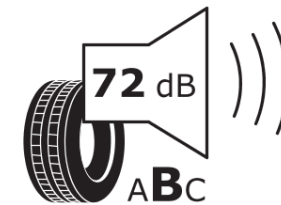

Product Information Sheet

Delegated Regulation (EU) 2020/740

Supplier name or trademark	MICHELIN
Commercial name or trade designation	PILOT SPORT EV A GOE
Tyre type identifier	924612
Tyre size designation	255/45R20
Load-capacity index	105
Speed category symbol	W
Fuel efficiency class	B
Wet grip class	B
External rolling noise class	B
External rolling noise value	72
Severe snow tyre	No
Ice tyre	No
Date of start of production	22/20
Date of end of production	
Load version	XL
Additional information	255/45 R20 105W XL PILOT SPORT EV ACOUSTIC GOE MI

ENERG

MICHELIN

924612

255/45R20 105 W

C1

2020/740