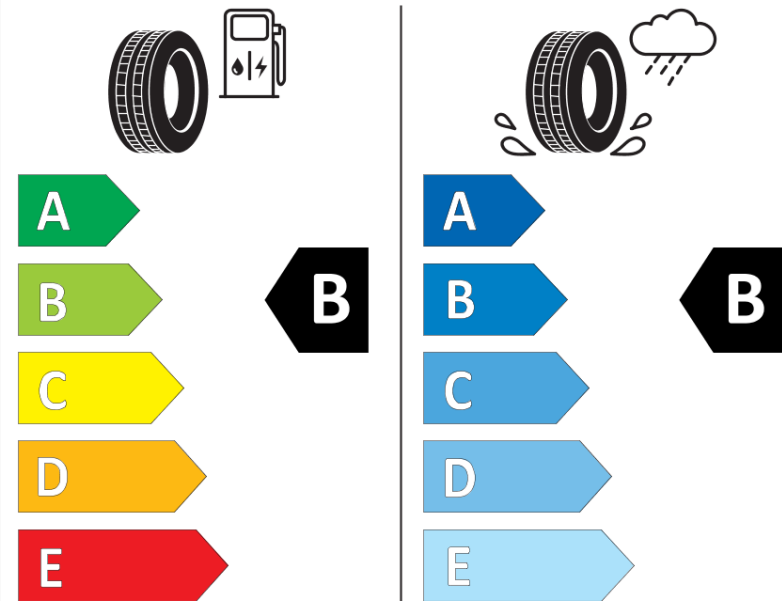

Product Information Sheet

Delegated Regulation (EU) 2020/740

Supplier name or trademark	MICHELIN
Commercial name or trade designation	PILOT SPORT EV A GOE
Tyre type identifier	924612
Tyre size designation	255/45R20
Load-capacity index	105
Speed category symbol	W
Fuel efficiency class	B
Wet grip class	B
External rolling noise class	B
External rolling noise value	72
Severe snow tyre	No
Ice tyre	No
Date of start of production	22/20
Date of end of production	
Load version	XL
Additional information	255/45 R20 105W XL PILOT SPORT EV ACOUSTIC GOE MI

ENERG

MICHELIN

924612

255/45R20 105 W

C1