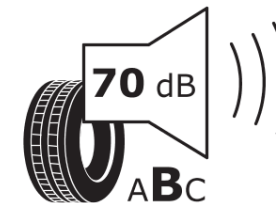

ENERG

MICHELIN

669466

235/55R19 105 W

C1