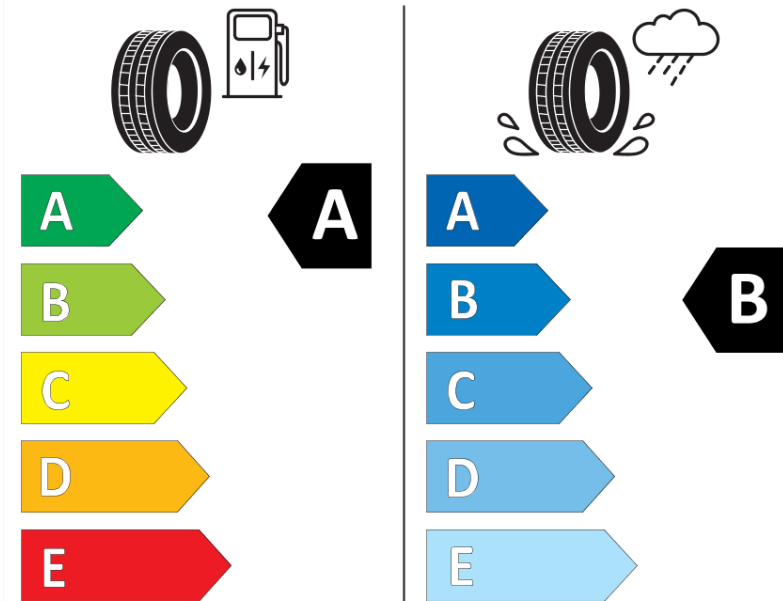

Product Information Sheet

Delegated Regulation (EU) 2020/740

Supplier name or trademark	MICHELIN
Commercial name or trade designation	PRIMACY 4 A GOE
Tyre type identifier	669466
Tyre size designation	235/55R19
Load-capacity index	105
Speed category symbol	W
Fuel efficiency class	A
Wet grip class	B
External rolling noise class	B
External rolling noise value	70
Severe snow tyre	No
Ice tyre	No
Date of start of production	27/20
Date of end of production	
Load version	XL
Additional information	235/55 R19 105W XL TL PRIMACY 4 SUV ACOUSTIC GOE MI

ENERG

MICHELIN

669466

235/55R19 105 W

C1

2020/740