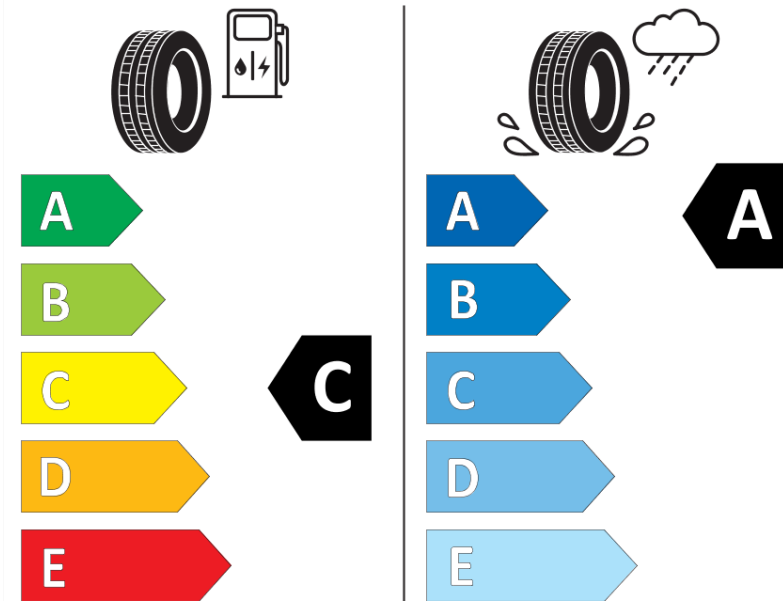

Product Information Sheet

Delegated Regulation (EU) 2020/740

Supplier name or trademark	MICHELIN
Commercial name or trade designation	ENERGY SAVER+
Tyre type identifier	468880
Tyre size designation	195/65R15
Load-capacity index	91
Speed category symbol	H
Fuel efficiency class	C
Wet grip class	A
External rolling noise class	B
External rolling noise value	70
Severe snow tyre	No
Ice tyre	No
Date of start of production	20/11
Date of end of production	
Load version	SL
Additional information	195/65 R15 91H TL ENERGY SAVER+ GRNX MI

ENERG

MICHELIN

468880

195/65R15 91 H

C1

2020/740