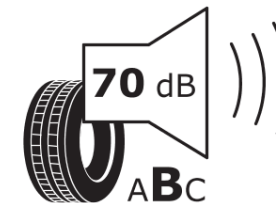

ENERG

MICHELIN

468880

195/65R15 91 H

C1