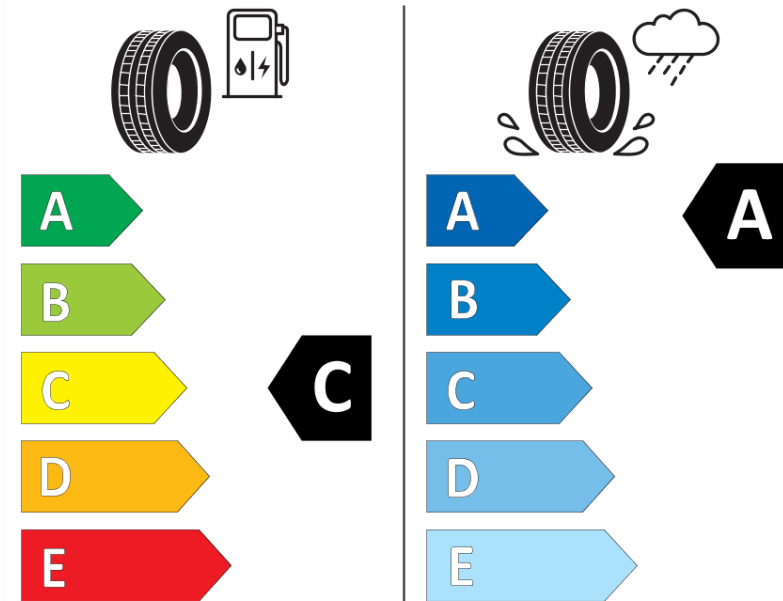

Product Information Sheet

Delegated Regulation (EU) 2020/740

Supplier name or trademark	MICHELIN
Commercial name or trade designation	ENERGY SAVER+
Tyre type identifier	468880
Tyre size designation	195/65R15
Load-capacity index	91
Speed category symbol	H
Fuel efficiency class	C
Wet grip class	A
External rolling noise class	B
External rolling noise value	70
Severe snow tyre	No
Ice tyre	No
Date of start of production	20/11
Date of end of production	
Load version	SL
Additional information	195/65 R15 91H TL ENERGY SAVER+ GRNX MI

ENERGY

MICHELIN

468880

195/65R15 91 H

C1

2020/740