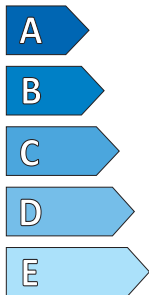

Product Information Sheet

Delegated Regulation (EU) 2020/740

Supplier name or trademark	Continental
Commercial name or trade designation	PremiumContact 6
Tyre type identifier	0358480
Tyre size designation	235/55 R 19
Load-capacity index	105
Speed category symbol	V
Fuel efficiency class	B
Wet grip class	A
External rolling noise class	B
External rolling noise value	72 dB
Severe snow tyre	No
Ice tyre	No
Date of start of production	01/20
Date of end of production	-
Load version	XL
Additional information	

ENERG

Continental

0358480

235/55 R 19 105 V XL

C1

B

A