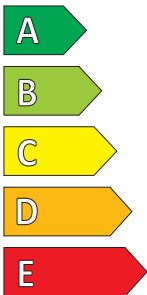

Product Information Sheet

Delegated Regulation (EU) 2020/740

Supplier name or trademark	Hankook
Commercial name or trade designation	Dynapro HP2
Tyre type identifier	1025144
Tyre size designation	235/60R18
Load-capacity index	103
Speed category symbol	H
Fuel efficiency class	B
Wet grip class	A
External rolling noise class	B
External rolling noise value	71 dB
Severe snow tyre	No
Ice tyre	No
Date of start of production	14/18
Date of end of production	-
Load version	SL
Additional information	

ENERG

Hankook

1025144

235/60R18 103 H

C1

B

A