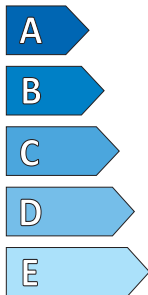

# Product Information Sheet

Delegated Regulation (EU) 2020/740

Supplier name or trademark	<b>Continental</b>
Commercial name or trade designation	<b>PremiumContact 6</b>
Tyre type identifier	<b>0358437</b>
Tyre size designation	<b>235/50 R 19</b>
Load-capacity index	<b>103</b>
Speed category symbol	<b>V</b>
Fuel efficiency class	<b>B</b>
Wet grip class	<b>A</b>
External rolling noise class	<b>B</b>
External rolling noise value	<b>72 dB</b>
Severe snow tyre	<b>No</b>
Ice tyre	<b>No</b>
Date of start of production	<b>49/20</b>
Date of end of production	<b>-</b>
Load version	<b>XL</b>
Additional information	

# ENERG

Continental

0358437

235/50 R 19 103 V XL

C1

**B**

**A**