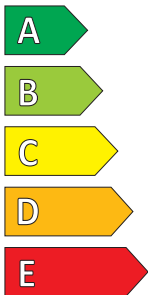

Product Information Sheet

Delegated Regulation (EU) 2020/740

Supplier name or trademark	Continental
Commercial name or trade designation	PremiumContact 6
Tyre type identifier	0358437
Tyre size designation	235/50 R 19
Load-capacity index	103
Speed category symbol	V
Fuel efficiency class	B
Wet grip class	A
External rolling noise class	B
External rolling noise value	72 dB
Severe snow tyre	No
Ice tyre	No
Date of start of production	49/20
Date of end of production	-
Load version	XL
Additional information	

ENERG

Continental

0358437

235/50 R 19 103 V XL

C1

B

A